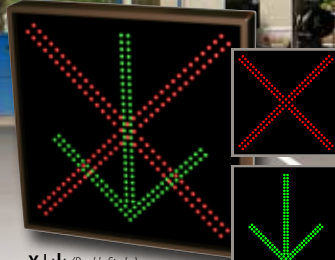

Car Dealership Service Center LED Signs

Appraisals

Service

Car dealership service centers utilize our X|Arrow and Stop|Go lane indicator lights to direct customers to open garage bays.

- LED Signs improve customer satisfaction with quicker check-in times at the service entrance.
- Our lane lights can be used to direct motorists to express service lanes without the customer leaving the comfort of their vehicle.
- Keep your customers from braving undesirable weather conditions.

Car Dealership Service Center LED Signs

Customer Preferred

X | ↓ (Triple Stroke)
10" h x 10" w x 2.5" d
ID#: 45658

X | ↓ (Double Stroke)
12" h x 12" w x 2.5" d
ID#: 7577

X | ↓ (Double Stroke)
18" h x 18" w x 2.5" d
ID#: 5492

Dbl Indicator Dots w/ Hoods
7" h x 14" w x 2.5" d
ID#: 5439 (Vertical)
ID#: 7383 (Horizontal)

Dbl Indicator Dots w/o Hoods
7" h x 14" w x 2.5" d
ID#: 5440 (Vertical)
ID#: 10893 (Horizontal)

Indicator Dot
7" h x 7" w x 2.5" d
ID#: 6291

In-stock same day shipping
When ordered before 3pm EST Mon-Fri

LED Lane Signs that Attract Attention

- Words or symbols that visually show your garage bay location and status
- Available in low-voltage
- Bright and easy to read in direct sunlight