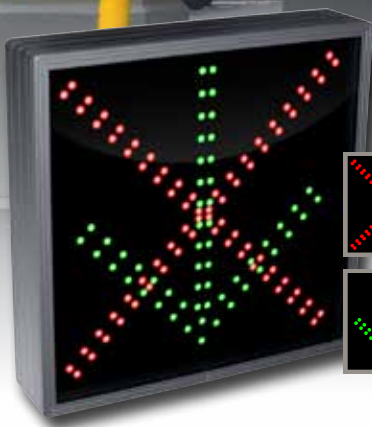

Car Dealership Service Center LED Signs

Appraisals

Service

Car dealership service centers utilize our X|Arrow and Stop|Go lane indicator lights to direct customers to open garage bays.

- LED Signs improve customer satisfaction with quicker check-in times at the service entrance.
- Our lane lights can be used to direct motorists to express service lanes without the customer leaving the comfort of their vehicle.
- Keep your customers from braving undesirable weather conditions.

Car Dealership Service Center LED Signs

Customer Preferred

X | ↓ (Triple Stroke)
10" h x 10" w x 2.5" d
ID#: 45658

X | ↓ (Double Stroke)
12" h x 12" w x 2.5" d
ID#: 7577

X | ↓ (Double Stroke)
18" h x 18" w x 2.5" d
ID#: 5492

In-stock same day shipping
When ordered before 3pm EST Mon-Fri

LED Lane Signs that Attract Attention

- Words or symbols that visually show your garage bay location and status
- Available in low-voltage
- Bright and easy to read in direct sunlight

Accessories

Recessed Frame

Aluminum frame fastens over sign. Painted Duranodic Bronze. Compatible with all signs. Fasteners not included.

Ceiling/Side Mount Brackets

Aluminum brackets painted Duranodic Bronze. Compatible with signs up to 28" high. Fasteners not included.