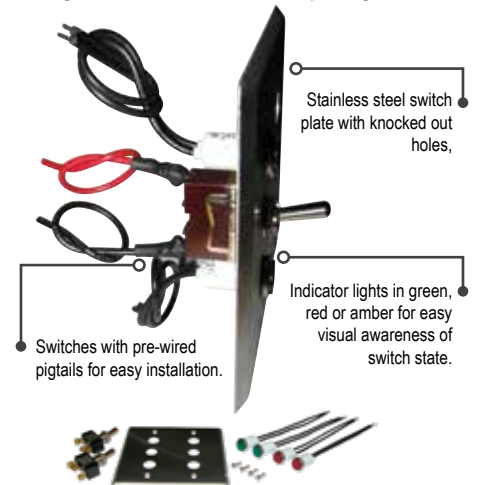

In-stock same day shipping
When ordered before 3pm EST Mon-Fri

LED Lane Signs that Attract Attention

- Words or symbols that visually show your garage bay location and status
- Available in low-voltage
- Bright and easy to read in direct sunlight

Accessories

Recessed Frame

Aluminum frame fastens over sign. Painted Duranodic Bronze. Compatible with all signs. Fasteners not included.

Ceiling/Side Mount Brackets

Aluminum brackets painted Duranodic Bronze. Compatible with signs up to 28" high. Fasteners not included.

Switches

Available with 2-position On/Off or 3-position On/Off/On toggle switches with a stainless steel switch plate and indicator lights 120VAC. Custom switch configurations available. Call for pricing.