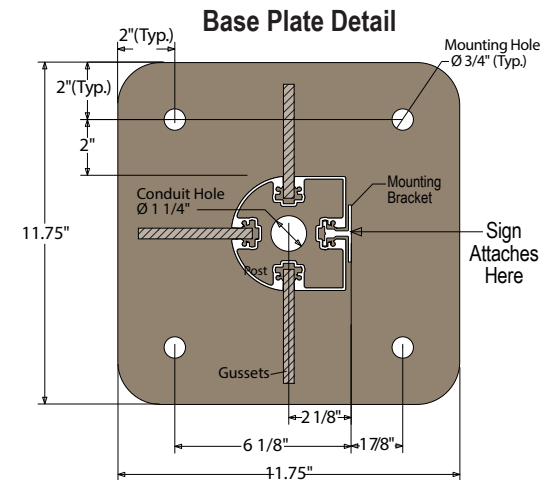

PRODUCT ID: 72386

Post

MODEL

P60B-HR4x4

DIMENSIONS

60" H x 11.75" W x 11.75" D (est. 36.859 lbs)

CONSTRUCTION

Finish: Duranodic Bronze

Material: 4"x 4" D-shaped extruded 6063-T6 aluminum post with a sign mounting channel on each side, one end cap, and 11-3/4" sq. welded base plate. Base plate is a 3/8" thick aluminum plate with pre-drilled anchoring holes and four 4" high welded gussets.

Modular Post:

Product View

NOTE: Sign image may not exactly represent the finished product. For illustration purposes only.

Directional Systems

2201 W 50th St.

Erie, PA 16509

Phone: (877) 827-8296

Fax: (877) 827-8291

Email: sales@directionalsystems.com

Website: www.directionalsystems.com

Directional
Systems