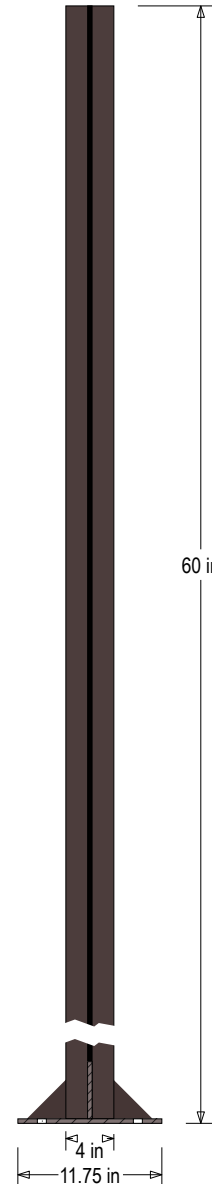

PRODUCT ID: 72386

Post

MODEL

P60B-HR4x4

DIMENSIONS

60" H x 11.75" W x 11.75" D (est. 36.859 lbs)

CONSTRUCTION

Finish: Duranodic Bronze

Material: 4"x 4" D-shaped extruded 6063-T6 aluminum post with a sign mounting channel on each side, one end cap, and 11-3/4" sq. welded base plate. Base plate is a 3/8" thick aluminum plate with pre-drilled anchoring holes and four 4" high welded gussets.

Modular Post:

Product View

NOTE: Sign image may not exactly represent the finished product. For illustration purposes only.

Directional Systems

2201 W 50th St.

Erie, PA 16509

Phone: (877) 827-8296

Fax: (877) 827-8291

Email: sales@directionalsystems.com

Website: www.directionalsystems.com

Directional
Systems