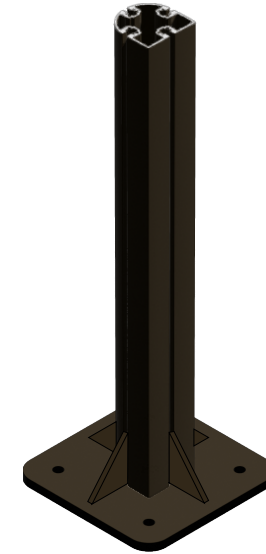

#### MODEL

P60B-HR4x4

#### DIMENSIONS

60" H x 11.75" W x 11.75" D (est. 36.859 lbs)

#### CONSTRUCTION

Finish: Duranodic Bronze

Material: 4"x 4" D-shaped extruded 6063-T6 aluminum post with a sign mounting channel on each side, one end cap, and 11-3/4" sq. welded base plate. Base plate is a 3/8" thick aluminum plate with pre-drilled anchoring holes and four 4" high welded gussets.

## Product View

NOTE: Sign image may not exactly represent the finished product. For illustration purposes only.