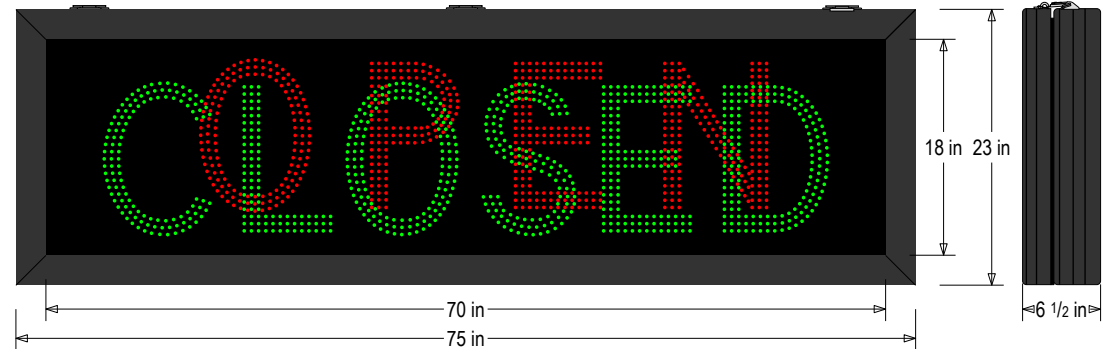

PRODUCT ID: 68380

DOT LED Blank-Out Sign

MODEL

DOT2375RG-100TS/100-240VAC

DIMENSIONS

23" H x 75" W x 6.5" D (est. 111.726 lbs)

CLASS

Class: DOT Series

Power Supplies: Redundant

UL/cUL Listed: Listed for wet locations

MESSAGE

Illumination: Super bright direct view LEDs. Message blanks out when off.

Sign Messages: See message table below

MESSAGE	LED/COLOR	HEIGHT	AMPS
Open	Green Narrow Angle LED	12.0"	0.770-0.321
CLOSED	Red Narrow Angle LED	12.0"	0.346-0.144

Product View

NOTE: Sign image may not exactly represent the finished product. For illustration purposes only.

Sample Display Options

Frame Detail