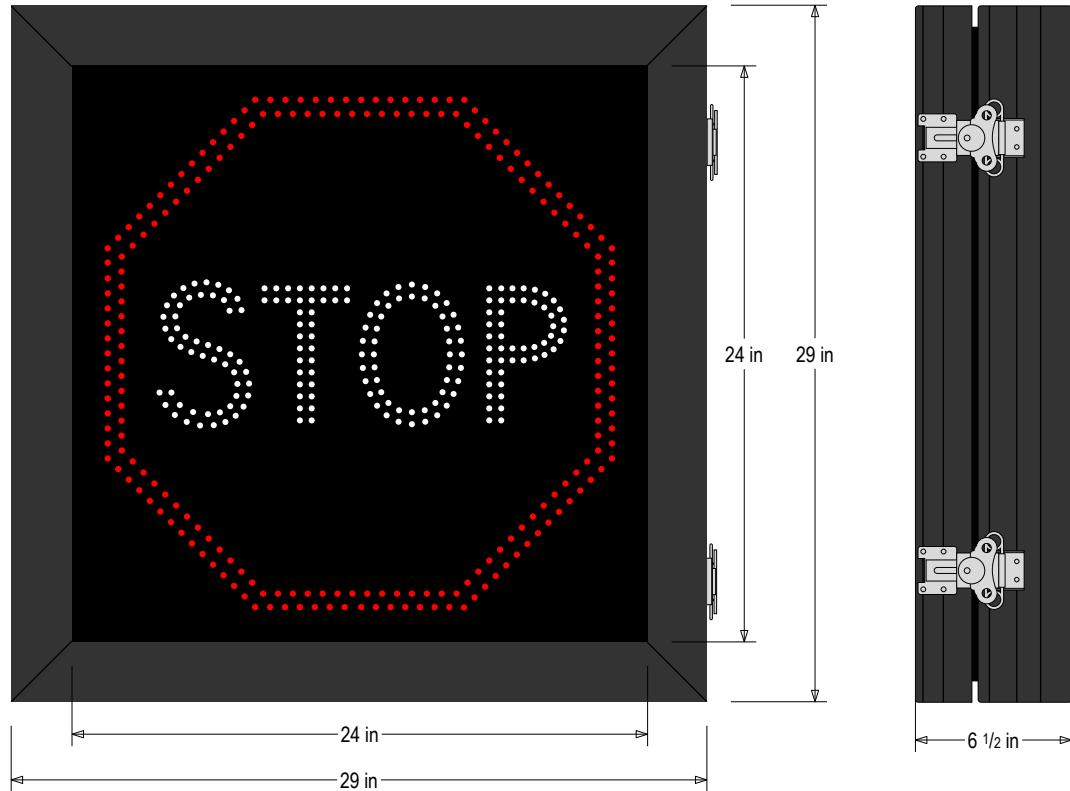

PRODUCT ID: 68245

DOT LED Blank-Out Sign

MODEL

DOT2929RW-B360DS/100-240VAC

DIMENSIONS

29" H x 29" W x 6.5" D (est. 58.393 lbs)

CLASS

Class: DOT Series

STOP w/ Octagon	Red, White Narrow Angle LED	21.125", 5.5"	0.309-0.129
-----------------	-----------------------------	---------------	-------------

NOTE: Above messages are independently controlled.

Directional Systems

Frame Detail