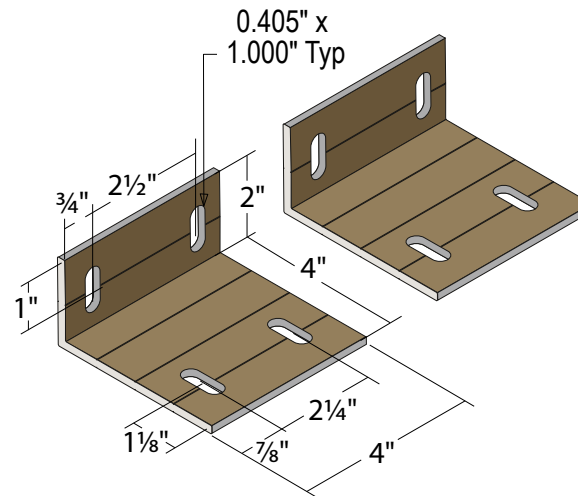

PRODUCT ID: 67991

Universal Mount

MODEL

UNI-550/750CM

DIMENSIONS

2" H x 4" W x 4" D (est. 0.953 lbs)

CONSTRUCTION

Finish: Duranodic Bronze

Material: 3/16" thick aluminum L-shaped bracket, pre-drilled for attachment.

Product View

NOTE: Sign image may not exactly represent the finished product. For illustration purposes only.

Directional Systems