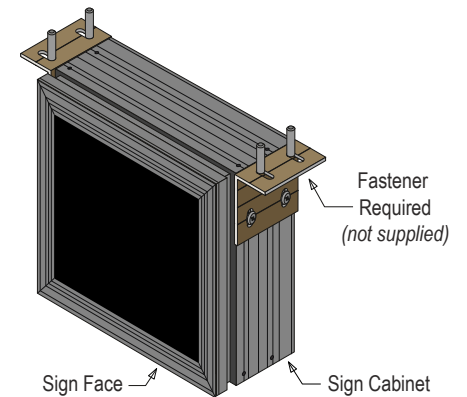

PRODUCT ID: 67991

Universal Mount

MODEL

UNI-550/750CM

DIMENSIONS

2" H x 4" W x 4" D (est. 0.953 lbs)

CONSTRUCTION

Finish: Duranodic Bronze

Material: 3/16" thick aluminum L-shaped bracket, pre-drilled for attachment.

Product View

NOTE: Sign image may not exactly represent the finished product. For illustration purposes only.

Directional Systems