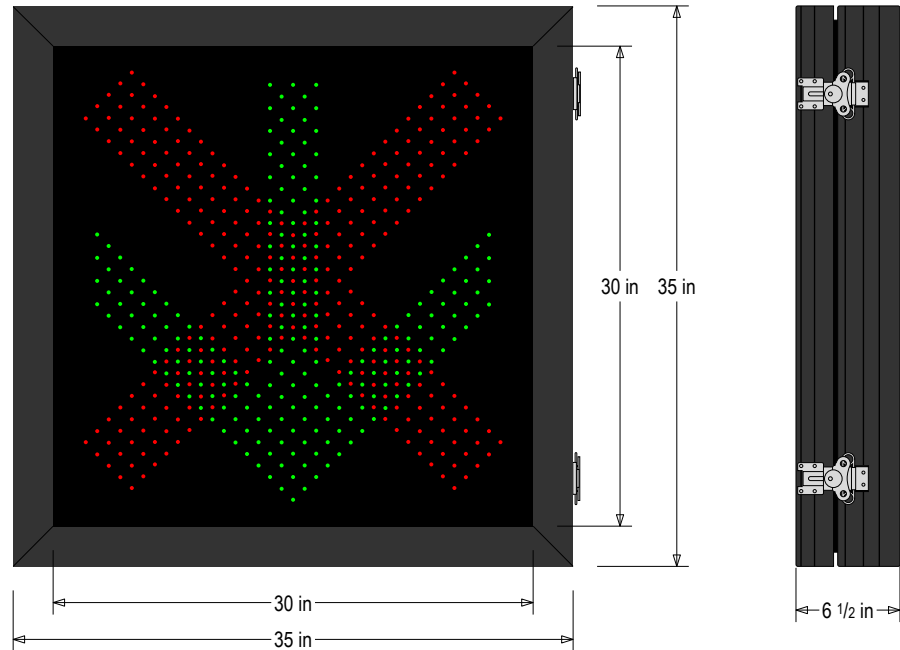

PRODUCT ID: 67979
DOT LED Blank-Out Sign

MODEL
 DOT3535RG-175/100-240VAC

DIMENSIONS
 35" H x 35" W x 6.5" D (est. 76.72 lbs)

CLASS
 Class: DOT Series
 Control Method: Switch (not included) or external relay.

MESSAGE	LED/COLOR	HEIGHT	AMPS
X	Red Narrow Angle LED	26.0"	0.176-0.073
Down Arrow	Green Narrow Angle LED	26.0"	0.205-0.085

NOTE: Above messages are independently controlled.

Directional Systems
 2201 W 50th St.
 Erie, PA 16509
 Phone: (877) 827-8296
 Fax: (877) 827-8291
 Email: sales@directionalsystems.com
 Website: www.directionalsystems.com

Product View

NOTE: Sign image may not exactly represent the finished product. For illustration purposes only.

Sample Display Options

Frame Detail