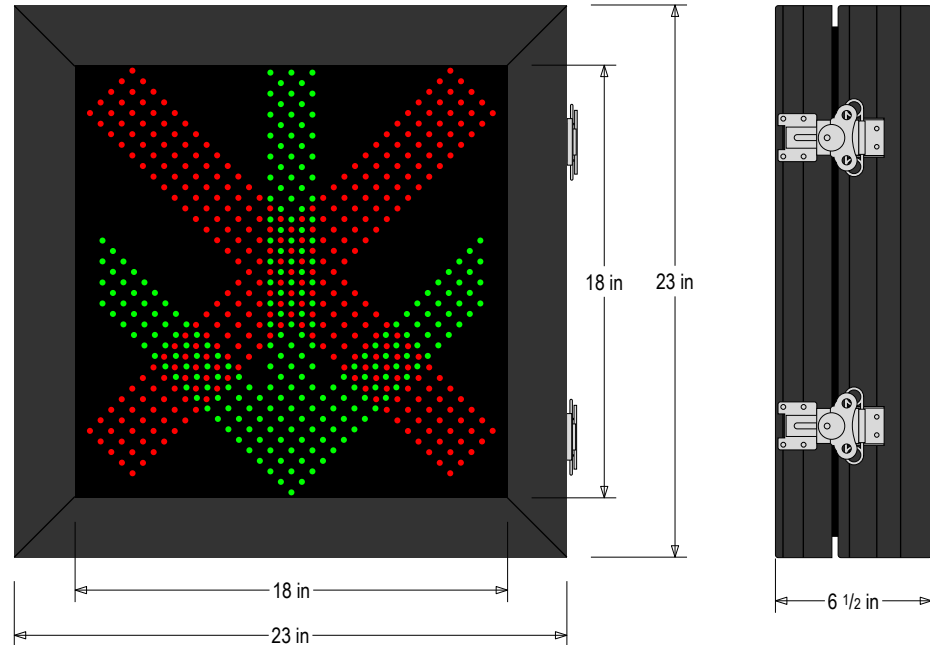

PRODUCT ID: 67684

DOT LED Blank-Out Sign

MODEL

DOT2323RG-175/100-240VAC

DIMENSIONS

23" H x 23" W x 6.5" D (est. 44.655 lbs)

CLASS

Class: DOT Series

Control Method: Switch (not included) or external relay.

CONSTRUCTION

Cabinet: Extruded aluminum cabinet with welded seams, NEMA 4X rated/IP66.

Hinged door with silicone gasket, tool-less stainless-steel latches. 6.5" Deep.

Face Material: 1/8" impact resistant, smoke-tinted polycarbonate (5109)

Faces: Single Faced Sign

Finish: Powdercoat Black

ELECTRICAL

Input Voltage: 100-240 VAC

Photodimming: IR photocells for auto photodimming

Power Supplies: No Redundancy

UL/cUL Listed: Listed for wet locations

MESSAGE

Illumination: Super bright direct view LEDs. Message blanks out when off.

Sign Messages: See message table below

NOTE: Above messages are independently controlled.

Directional Systems

2201 W 50th St.

Erie, PA 16509

Phone: (877) 827-8296

Fax: (877) 827-8291

Email: sales@directionalsystems.com

Website: www.directionalsystems.com

Product View

NOTE: Sign image may not exactly represent the finished product. For illustration purposes only.