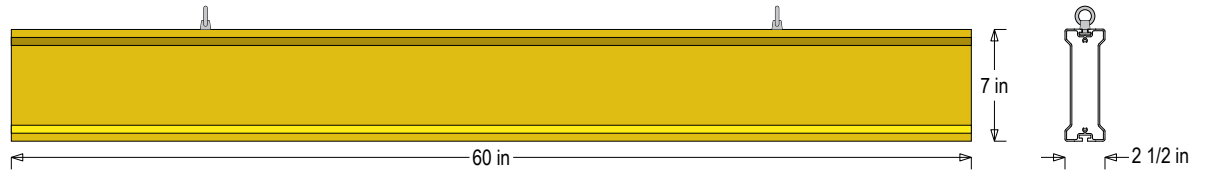

PRODUCT ID: 66756

Non-illuminated Bar Continuous

MODEL

IBAR-C760-KIT

DIMENSIONS

7" H x 60" W x 2.5" D (est. 14.236 lbs)

CLASS

Class: IBAR Series

CONSTRUCTION

Faces: Single Faced Sign

Finish: Traffic Yellow

Graphic: Vinyl applied graphic

I-Bar: Continuous extruded aluminum bar with end caps and EasyGlide Adjustable Eyebolts for mounting.

MESSAGE

Color: Black reflective vinyl (7803)

Font: Swiss 721 Bold BT

Sign Messages: See message table below

Product View

NOTE: Sign image may not exactly represent the finished product. For illustration purposes only.

Ready to apply 3.75" character set, Black Reflective Vinyl

Clearance ' " -
01123456789
01123456789