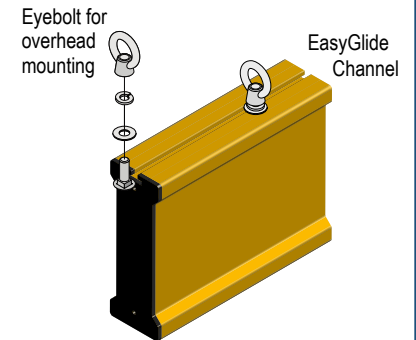

I-Bar Detail

Directional Systems

2201 W 50th St.

Erie, PA 16509

Phone: (877) 827-8296

Fax: (877) 827-8291

Email: sales@directionalsystems.com

Website: www.directionalsystems.com

Directional
Systems