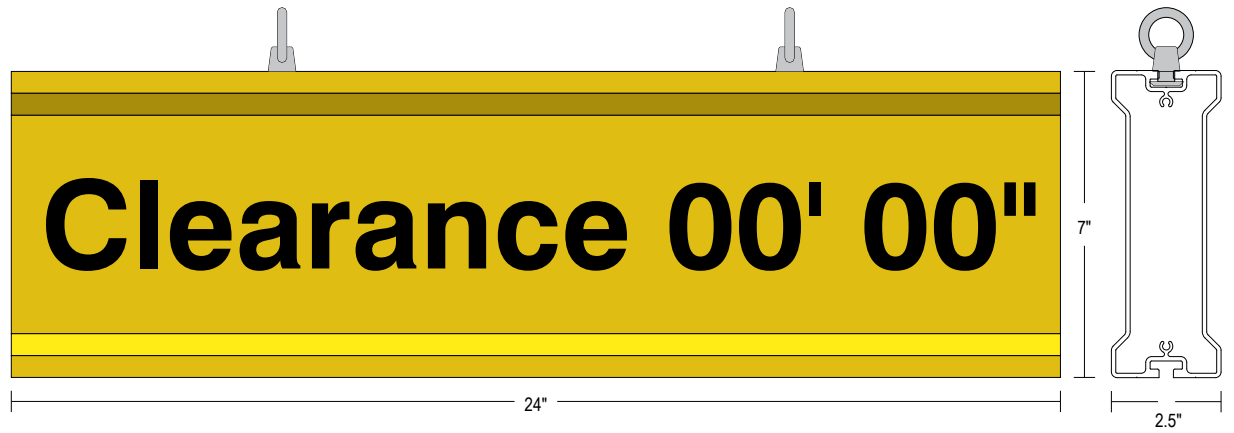

PRODUCT ID: 65907

Non-illuminated Bar Continuous

MODEL

IBAR-C724K-604

DIMENSIONS

7" H x 24" W x 2.5" D (est. 22.6 lbs)

CLASS

Class: IBAR Series

CONSTRUCTION

Faces: Single Faced Sign

Finish: Traffic Yellow

Graphic: Vinyl applied graphic

IBar: Continuous extruded aluminum bar with end caps and EasyGlide Adjustable Eyebolts for mounting.

MESSAGE

Color: Black reflective vinyl (7803)

Font: Swiss 721 Bold BT

Sign Messages: See message table below

MESSAGE	LED/COLOR	HEIGHT	AMPS
---------	-----------	--------	------

Clearance 00' 00"	Black Reflective Vinyl	2.125"	
-------------------	------------------------	--------	--

Directional
Systems

Product View

NOTE: Sign image may not exactly represent the finished product. For illustration purposes only.

I-Bar Detail