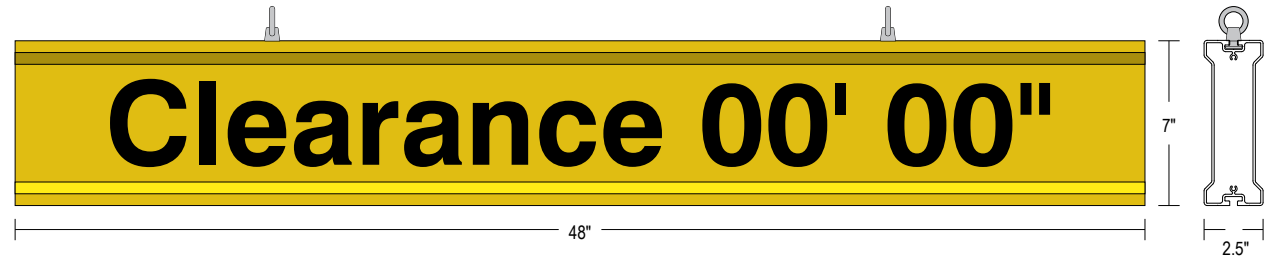

PRODUCT ID: 65905

Non-illuminated Bar Continuous

MODEL

IBAR-C748K-604

DIMENSIONS

7" H x 48" W x 2.5" D (est. 11.96 lbs)

CLASS

Class: IBAR Series

CONSTRUCTION

Faces: Single Faced Sign

Finish: Traffic Yellow

Graphic: Vinyl applied graphic

I-Bar: Continuous extruded aluminum bar with end caps and EasyGlide Adjustable Eyebolts for mounting.

MESSAGE

Color: Black reflective vinyl (7803)

Font: Swiss 721 Bold BT

Sign Messages: See message table below

Product View

NOTE: Sign image may not exactly represent the finished product. For illustration purposes only.

MESSAGE	LED/COLOR	HEIGHT	AMPS
---------	-----------	--------	------