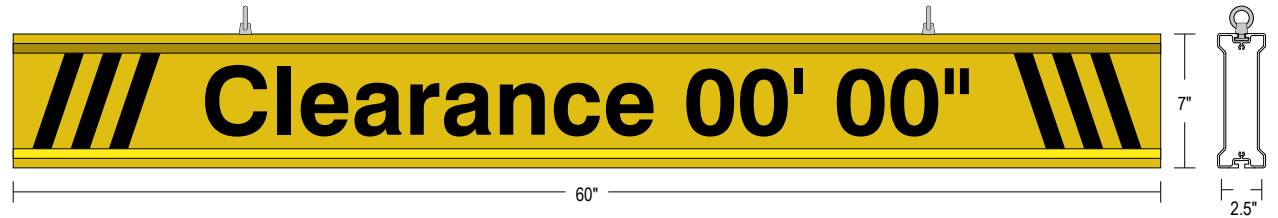

#### CONSTRUCTION

Faces: Single Faced Sign

Finish: Traffic Yellow

Graphic: Vinyl applied graphic

I-Bar: Continuous extruded aluminum bar with end caps and EasyGlide Adjustable Eyebolts for mounting.

## Product View

NOTE: Sign image may not exactly represent the finished product. For illustration purposes only.