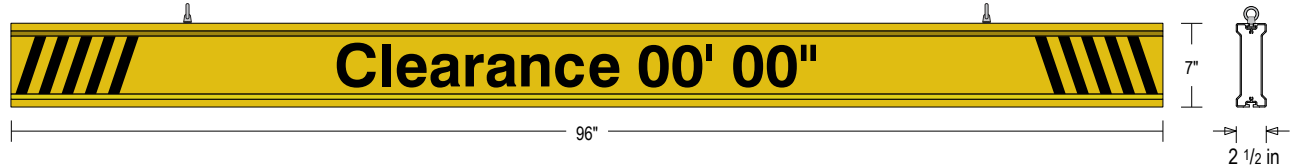

PRODUCT ID: 65900

Non-illuminated Bar Continuous

MODEL

IBAR-C796K-604

DIMENSIONS

7" H x 96" W x 2.5" D (est. 22.6 lbs)

CLASS

Class: IBAR Series

CONSTRUCTION

Faces: Single Faced Sign

Finish: Traffic Yellow

Graphic: Vinyl applied graphic

I-Bar: Continuous extruded aluminum bar with end caps and EasyGlide Adjustable Eyebolts for mounting.

MESSAGE

Color: Black reflective vinyl (7803)

Font: Swiss 721 Bold BT

Sign Messages: See message table below

Product View

NOTE: Sign image may not exactly represent the finished product. For illustration purposes only.

MESSAGE	LED/COLOR	HEIGHT	AMPS
---------	-----------	--------	------