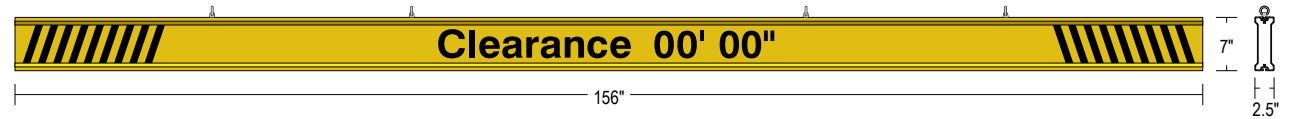

PRODUCT ID: 65835

Non-illuminated Bar Continuous

MODEL

IBAR-C7156K-604

DIMENSIONS

7" H x 156" W x 2.5" D (est. 36.655 lbs)

CLASS

Class: IBAR Series

CONSTRUCTION

Faces: Single Faced Sign

Finish: Powder coated Traffic Yellow

Graphic: Vinyl applied graphic

I-Bar: Continuous extruded aluminum bar with end caps and EasyGlide Adjustable Eyebolts for mounting.

MESSAGE

Color: Black reflective vinyl (7803)

Font: Swiss 721 Bold BT

Sign Messages: See message table below

Product View

NOTE: Sign image may not exactly represent the finished product. For illustration purposes only.

MESSAGE	LED/COLOR	HEIGHT	AMPS
---------	-----------	--------	------

Clearance 00' 00"	Black Reflective Vinyl	3.75"	
-------------------	------------------------	-------	--

NOTE: Above messages are independently controlled.