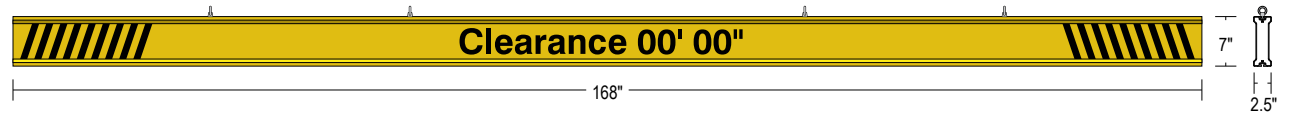

PRODUCT ID: 65833

Non-illuminated Bar Continuous

MODEL

IBAR-C7168K-604

DIMENSIONS

7" H x 168" W x 2.5" D (est. 39.382 lbs)

CLASS

Class: IBAR Series

CONSTRUCTION

Faces: Single Faced Sign

Finish: Powder coated Traffic Yellow

Graphic: Vinyl applied graphic

I-Bar: Continuous extruded aluminum bar with end caps and EasyGlide Adjustable Eyebolts for mounting.

MESSAGE

Color: Black reflective vinyl (7803)

Font: Swiss 721 Bold BT

Sign Messages: See message table below

Product View

NOTE: Sign image may not exactly represent the finished product. For illustration purposes only.