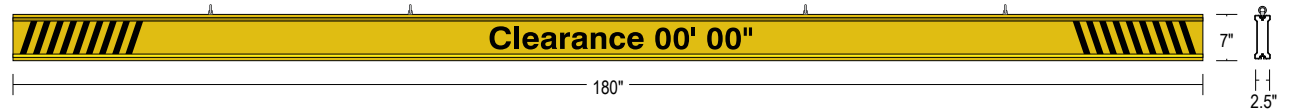

PRODUCT ID: 65831

Non-illuminated Bar Continuous

MODEL

IBAR-C7180K-604

DIMENSIONS

7" H x 180" W x 2.5" D (est. 42.109 lbs)

CLASS

Class: IBAR Series

CONSTRUCTION

Faces: Single Faced Sign

Finish: Powder coated Traffic Yellow

Graphic: Vinyl applied graphic

I-Bar: Continuous extruded aluminum bar with end caps and EasyGlide Adjustable Eyebolts for mounting.

MESSAGE

Color: Black reflective vinyl (7803)

Font: Swiss 721 Bold BT

Sign Messages: See message table below

Product View

NOTE: Sign image may not exactly represent the finished product. For illustration purposes only.

MESSAGE	LED/COLOR	HEIGHT	AMPS
---------	-----------	--------	------

Clearance 00' 00"	Black Reflective Vinyl	3.75"	
-------------------	------------------------	-------	--

NOTE: Above messages are independently controlled.