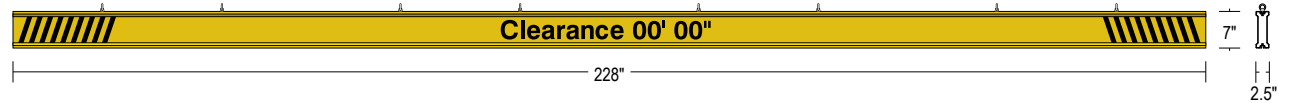

PRODUCT ID: 65822

Non-illuminated Bar Continuous

MODEL

IBAR-C7228K-604

DIMENSIONS

7" H x 228" W x 2.5" D (est. 53.018 lbs)

CLASS

Class: IBAR Series

CONSTRUCTION

Faces: Single Faced Sign

Finish: Powder coated Traffic Yellow

Graphic: Vinyl applied graphic

I-Bar: Continuous extruded aluminum bar with end caps and EasyGlide Adjustable Eyebolts for mounting.

MESSAGE

Color: Black reflective vinyl (7803)

Font: Swiss 721 Bold BT

Sign Messages: See message table below

Product View

NOTE: Sign image may not exactly represent the finished product. For illustration purposes only.