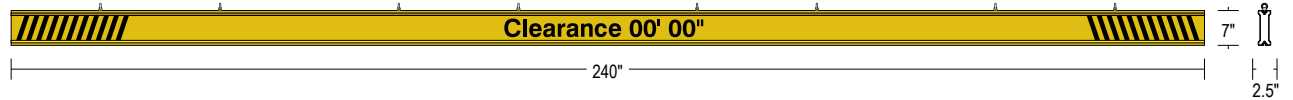

CONSTRUCTION

Faces: Single Faced Sign

Finish: Powder coated Traffic Yellow

Graphic: Vinyl applied graphic

I-Bar: Continuous extruded aluminum bar with end caps and EasyGlide Adjustable Eyebolts for mounting.

MESSAGE

Color: Black reflective vinyl (7803)

Font: Swiss 721 Bold BT

Sign Messages: See message table below

Product View

NOTE: Sign image may not exactly represent the finished product. For illustration purposes only.