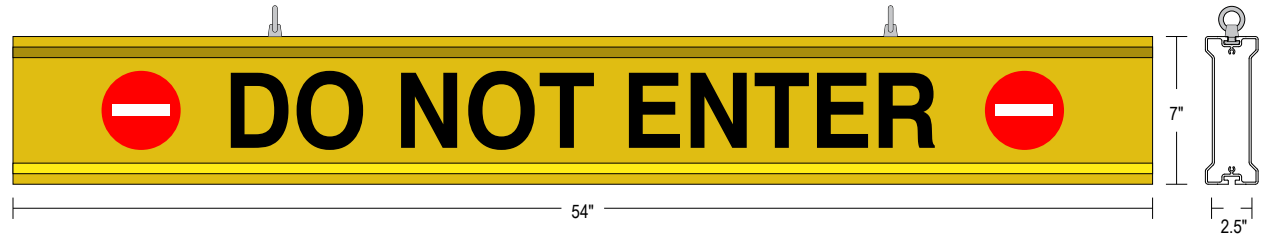

PRODUCT ID: 65819

Non-illuminated Bar Continuous

MODEL

IBAR-C754KRW-813

DIMENSIONS

7" H x 54" W x 2.5" D (est. 22.6 lbs)

CLASS

Class: IBAR Series

CONSTRUCTION

Faces: Single Faced Sign

Finish: Powder coated Traffic Yellow

Graphic: Vinyl applied graphic

I-Bar: Continuous extruded aluminum bar with end caps and EasyGlide Adjustable Eyebolts for mounting.

MESSAGE

Color: Refer to message table (Black, Red and White Reflective Vinyl)

Font: Swiss 721 Bold BT

Sign Messages: See message table below

Product View

NOTE: Sign image may not exactly represent the finished product. For illustration purposes only.

MESSAGE

LED/COLOR

HEIGHT

AMPS

MESSAGE	LED/COLOR	HEIGHT	AMPS
DO NOT ENTER w/ Do Not Enter Symbols	Black, Red and White Reflective Vinyl	3.75"	

NOTE: Above messages are independently controlled.

Directional Systems