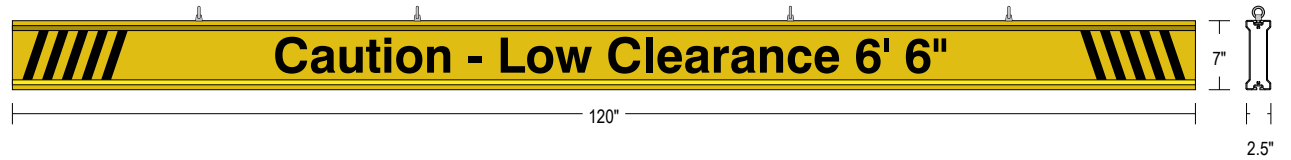

PRODUCT ID: 65811

Non-illuminated Bar Continuous

MODEL

IBAR-C7120K-J393

DIMENSIONS

7" H x 120" W x 2.5" D (est. 33.74 lbs)

CLASS

Class: IBAR Series

CONSTRUCTION

Faces: Single Faced Sign

Finish: Powder coated Traffic Yellow

Graphic: Vinyl applied graphic

I-Bar: Continuous extruded aluminum bar with end caps and EasyGlide Adjustable Eyebolts for mounting.

MESSAGE

Color: Black reflective vinyl (7803)

Font: Swiss 721 Bold BT

Sign Messages: See message table below

Product View

NOTE: Sign image may not exactly represent the finished product. For illustration purposes only.