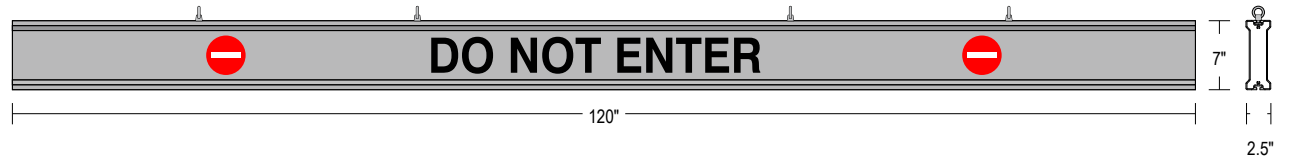

PRODUCT ID: 65805

Non-illuminated Bar Continuous

MODEL

IBAR-C7120KRW-813

DIMENSIONS

7" H x 120" W x 2.5" D (est. 28.473 lbs)

CLASS

Class: IBAR Series

CONSTRUCTION

Faces: Single Faced Sign

Finish: Brite-dipped anodized brushed aluminum

Graphic: Vinyl applied graphic

I-Bar: Continuous extruded aluminum bar with end caps and EasyGlide Adjustable Eyebolts for mounting.

MESSAGE

Color: Black reflective vinyl (7803)

Font: Swiss 721 Bold BT

Sign Messages: See message table below

Product View

NOTE: Sign image may not exactly represent the finished product. For illustration purposes only.

MESSAGE

LED/COLOR

HEIGHT

AMPS

DO NOT ENTER w/Do Not Enter Symbols | Black, Red and White Reflective | 3.75", 4.0"

NOTE: Above messages are independently controlled.

Directional Systems

2201 W 50th St.