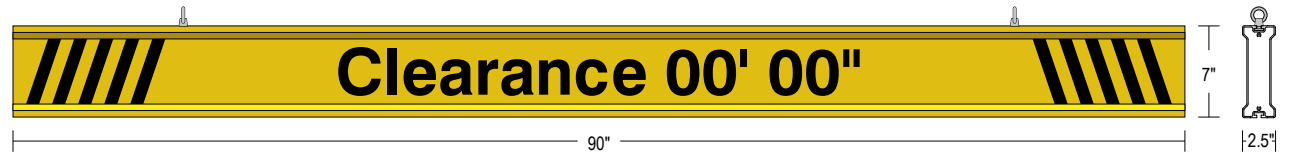

PRODUCT ID: 65800

Non-illuminated Bar Continuous

MODEL

IBAR-C790K-604

DIMENSIONS

7" H x 90" W x 2.5" D (est. 23.557 lbs)

CLASS

Class: IBAR Series

CONSTRUCTION

Faces: Single Faced Sign

Finish: Traffic Yellow

Graphic: Vinyl applied graphic

I-Bar: Continuous extruded aluminum bar with end caps and EasyGlide Adjustable Eyebolts for mounting.

MESSAGE

Color: Black reflective vinyl (7803)

Font: Swiss 721 Bold BT

Sign Messages: See message table below

Product View

NOTE: Sign image may not exactly represent the finished product. For illustration purposes only.

| MESSAGE | LED/COLOR | HEIGHT | AMPS |
|---------|-----------|--------|------|
|---------|-----------|--------|------|