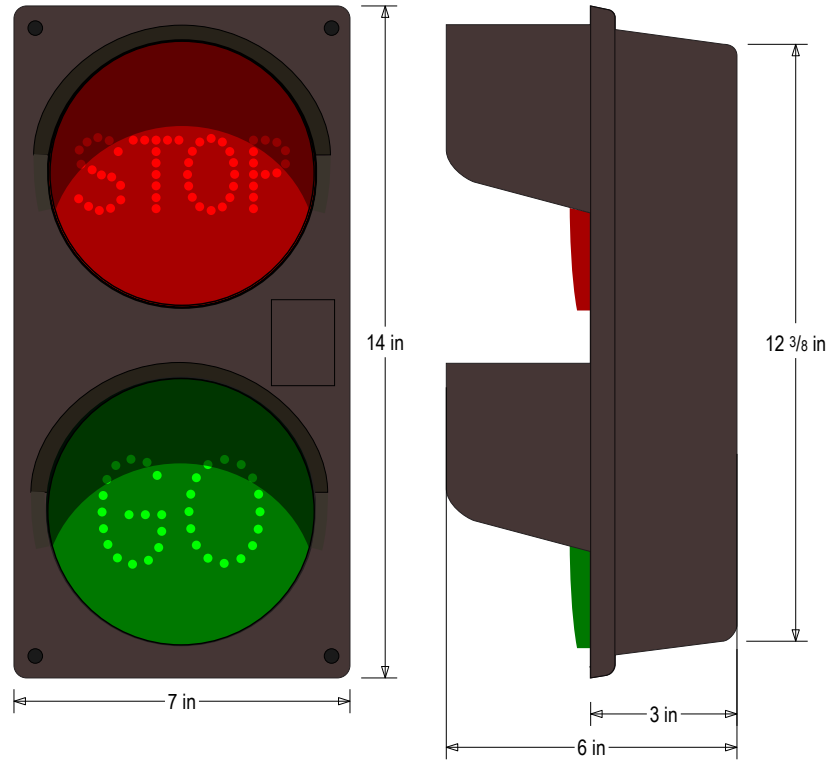

PRODUCT ID: 52177
LED Traffic Controller

MODEL
TCILV-RG-A203/120-277VAC

DIMENSIONS
14" H x 7" W x 6" D (est. 4.255 lbs)

CLASS
Class: TCIL Series

CLASS
Control Method: Switch (not included) or external relay.

ELECTRICAL
Flashing: Not Included
Input Voltage: 120-277 VAC
UL/cUL Listed: Listed for wet locations

MESSAGE
Illumination: Super bright direct-view LEDs on replaceable circuit board.
Sign Messages: See message table below

MESSAGE	LED/COLOR	HEIGHT	AMPS
STOP	Red Wide Angle LED	1.5"	0.029-0.012
GO	Green Wide Angle LED	2.0"	0.029-0.012

NOTE: Above messages are independently controlled.

Directional Systems
2201 W 50th St.
Erie, PA 16509
Phone: (877) 827-8296
Fax: (877) 827-8291
Email: sales@directionalsystems.com
Website: www.directionalsystems.com

Product View

NOTE: Sign image may not exactly represent the finished product. For illustration purposes only.

Sample Display Options