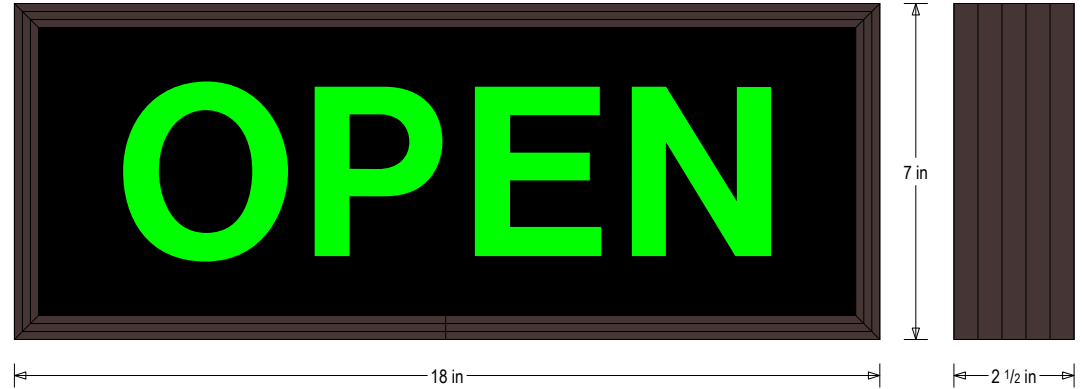

PRODUCT ID: 51940

Outdoor Blank-out LED Backlit Sign

MODEL

PHX718G-180/12-24VDC

DIMENSIONS

7" H x 18" W x 2.5" D (est. 4.304 lbs)

CLASS

Class: PHX Series

Control Method: Switch (not included) or external relay.

CONSTRUCTION

Back Construction: 0.050" Lift-n-Shift Back

Cabinet: 1-piece, corrosion resistant, extruded aluminum frame, 2.5" deep.

Face Material: 1/8" thick, dark grey diffused acrylic

Faces: Single Faced Sign

Finish: Duranodic Bronze

Graphic: Printed graphic applied to surface

Mounting Channel: None

ELECTRICAL

Flashing: Not Included

Input Voltage: 12-24 VDC

UL/cUL Listed: Listed for wet locations

MESSAGE

Color: Black opaque

Font: Swiss 721 Bold BT

Illumination: Backlit with high intensity LEDs. Message blanks out when off

Sign Messages: See message table below

NOTE: Above messages are independently controlled.

Directional Systems

2201 W 50th St.

Erie, PA 16509

Phone: (877) 827-8296

Fax: (877) 827-8291

Email: sales@directionalsystems.com

Website: www.directionalsystems.com

Product View

NOTE: Sign image may not exactly represent the finished product. For illustration purposes only.