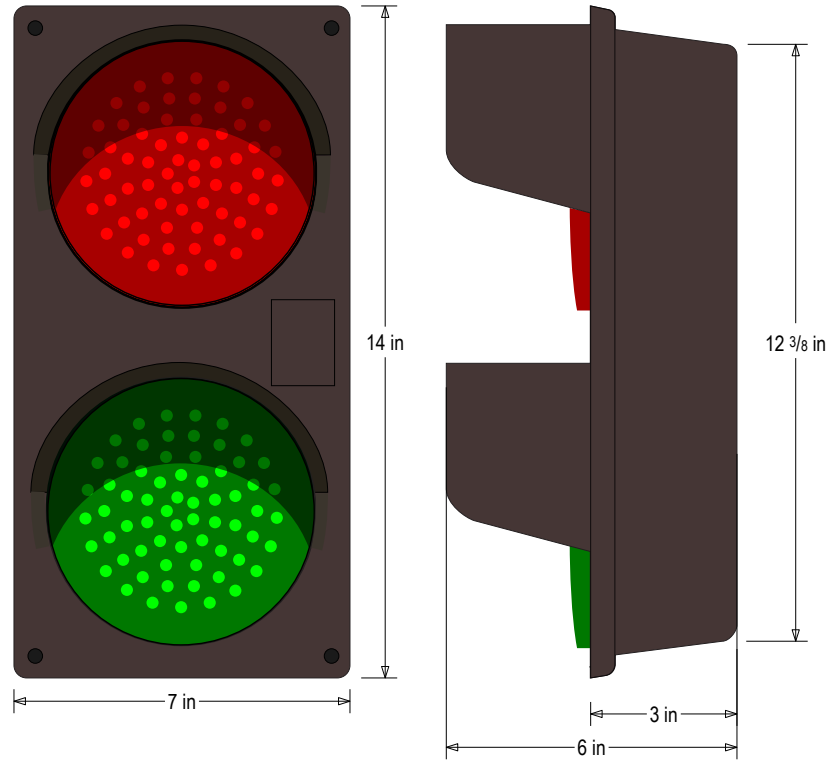

PRODUCT ID: 51592
LED Traffic Controller

MODEL
TCILV-RG/12-24VDC

DIMENSIONS
14" H x 7" W x 6" D (est. 3.106 lbs)

CLASS
Class: TCIL Series

CLASS
Control Method: Switch (not included) or external relay.

CONSTRUCTION
Cabinet: Injection molded impact resistant polycarbonate housing and hood
Faces: Single Faced Sign
Finish: Duranodic Bronze
Lens: Left or Top: Red Impact resistant tinted Lexan®
Lens: Right or Bottom: Green Impact resistant tinted Lexan®

ELECTRICAL
Flashing: Not Included
Input Voltage: 12-24 VDC
UL/cUL Listed: Listed for wet locations

MESSAGE
Illumination: Super bright direct-view LEDs on replaceable circuit board.
Sign Messages: See message table below

MESSAGE	LED/COLOR	HEIGHT	AMPS
Red Indicator Dot	Red Wide Angle LED	4.0"	0.357-0.179
Green Indicator Dot	Green Wide Angle LED	4.0"	0.571-0.286

NOTE: Above messages are independently controlled.

Directional Systems
2201 W 50th St.
Erie, PA 16506
Phone: (877) 827-8296
Fax: (877) 827-8291
Email: sales@directionalsystems.com

Website: www.directionalsystems.com Proudly Made in the USA

Product View

NOTE: Sign image may not exactly represent the finished product. For illustration purposes only.