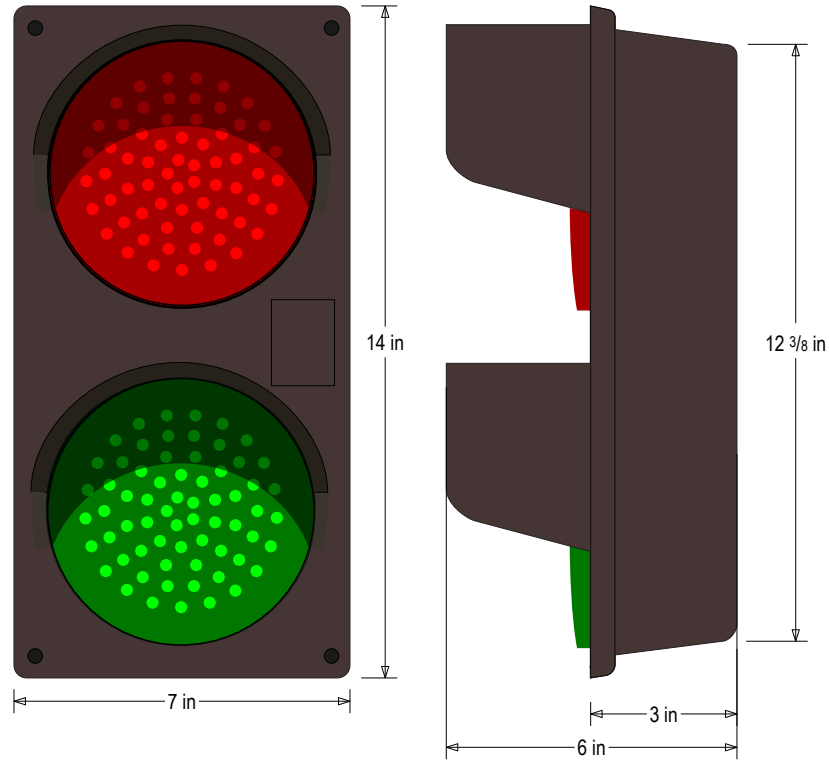

PRODUCT ID: 51592
LED Traffic Controller

MODEL
TCILV-RG/12-24VDC

DIMENSIONS
14" H x 7" W x 6" D (est. 3.106 lbs)

CLASS
Class: TCIL Series

CLASS
Control Method: Switch (not included) or external relay.

CONSTRUCTION
Cabinet: Injection molded impact resistant polycarbonate housing and hood
Faces: Single Faced Sign
Finish: Duranodic Bronze
Lens: Left or Top: Red Impact resistant tinted Lexan®
Lens: Right or Bottom: Green Impact resistant tinted Lexan®

ELECTRICAL
Flashing: Not Included
Input Voltage: 12-24 VDC
UL/cUL Listed: Listed for wet locations

MESSAGE
Illumination: Super bright direct-view LEDs on replaceable circuit board.
Sign Messages: See message table below

MESSAGE	LED/COLOR	HEIGHT	AMPS
Red Indicator Dot	Red Wide Angle LED	4.0"	0.357-0.179
Green Indicator Dot	Green Wide Angle LED	4.0"	0.571-0.286

NOTE: Above messages are independently controlled.

Directional Systems
2201 W 50th St.
Erie, PA 16509
Phone: (877) 827-8296
Fax: (877) 827-8291
Email: sales@directionalsystems.com
Website: www.directionalsystems.com

Product View

NOTE: Sign image may not exactly represent the finished product. For illustration purposes only.

Sample Display Options