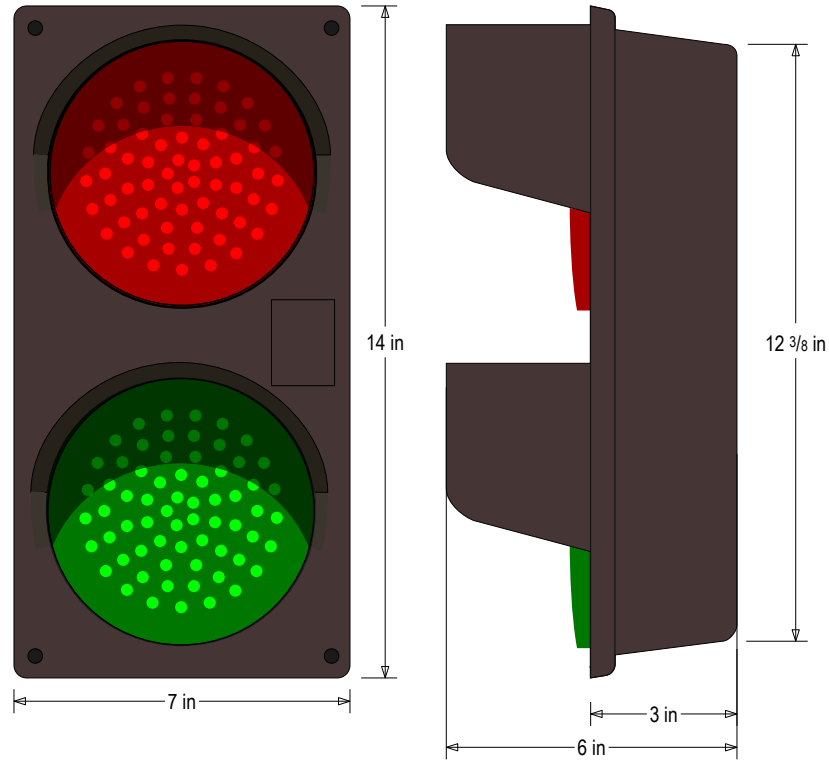

PRODUCT ID: 50937
LED Traffic Controller

MODEL
TCILV-RG/120-277VAC

DIMENSIONS
14" H x 7" W x 6" D (est. 3.009 lbs)

CLASS
Class: TCIL Series

CLASS
Control Method: Switch (not included) or external relay.

CONSTRUCTION
Cabinet: Injection molded impact resistant polycarbonate housing and hood
Faces: Single Faced Sign
Finish: Duranodic Bronze
Lens: Left or Top: Red Impact resistant tinted Lexan®
Lens: Right or Bottom: Green Impact resistant tinted Lexan®

ELECTRICAL
Flashing: Not Included
Input Voltage: 120-277 VAC
UL/cUL Listed: Listed for wet locations

MESSAGE
Illumination: Super bright direct-view LEDs on replaceable circuit board.
Sign Messages: See message table below

MESSAGE	LED/COLOR	HEIGHT	AMPS
Red Indicator Dot	Red Wide Angle LED	4.0"	0.036-0.015
Green Indicator Dot	Green Wide Angle LED	4.0"	0.057-0.025

NOTE: Above messages are independently controlled.

Directional Systems
2201 W 50th St.
Erie, PA 16506
Phone: (877) 827-8296
Fax: (877) 827-8291
Email: sales@directionalsystems.com

Website: www.directionalsystems.com Proudly Made in the USA

Product View

NOTE: Sign image may not exactly represent the finished product. For illustration purposes only.