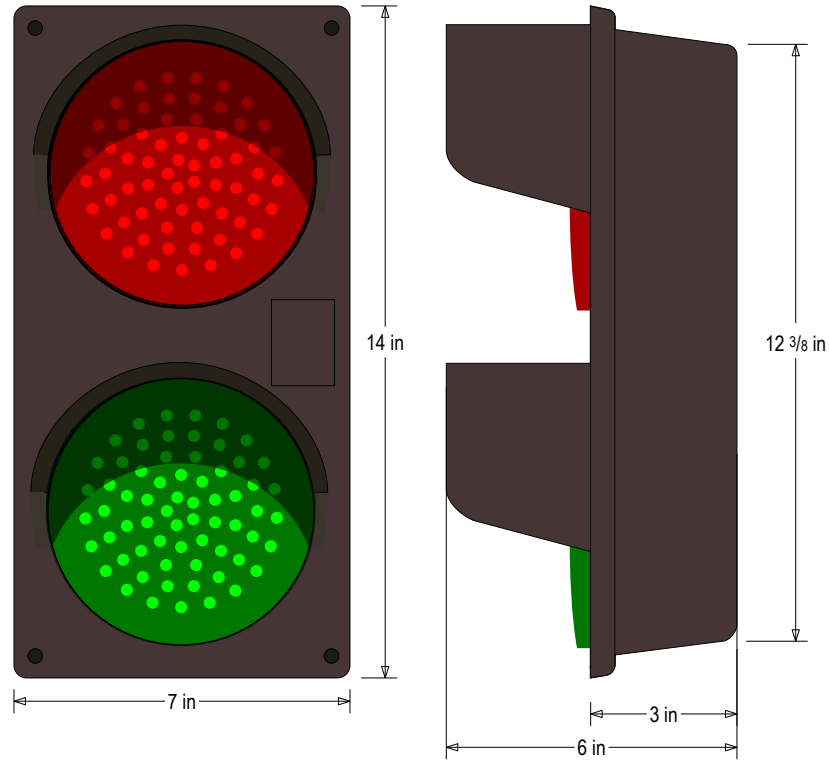

PRODUCT ID: 50937
LED Traffic Controller

MODEL
TCILV-RG/120-277VAC

DIMENSIONS
14" H x 7" W x 6" D (est. 3.409 lbs)

CLASS
Class: TCIL Series

CLASS
Control Method: Switch (not included) or external relay.

CONSTRUCTION
Cabinet: Injection molded impact resistant polycarbonate housing and hood
Faces: Single Faced Sign
Finish: Duranodic Bronze
Lens: Left or Top: Red Impact resistant tinted Lexan®
Lens: Right or Bottom: Green Impact resistant tinted Lexan®

ELECTRICAL
Flashing: Not Included
Input Voltage: 120-277 VAC
UL/cUL Listed: Listed for wet locations

MESSAGE
Illumination: Super bright direct-view LEDs on replaceable circuit board.
Sign Messages: See message table below

MESSAGE	LED/COLOR	HEIGHT	AMPS
Red Indicator Dot	Red Wide Angle LED	4.0"	0.036-0.015
Green Indicator Dot	Green Wide Angle LED	4.0"	0.057-0.025

NOTE: Above messages are independently controlled.

Directional Systems
2201 W 50th St.
Erie, PA 16509
Phone: (877) 827-8296
Fax: (877) 827-8291
Email: sales@directionalsystems.com
Website: www.directionalsystems.com

Product View

NOTE: Sign image may not exactly represent the finished product. For illustration purposes only.

Sample Display Options