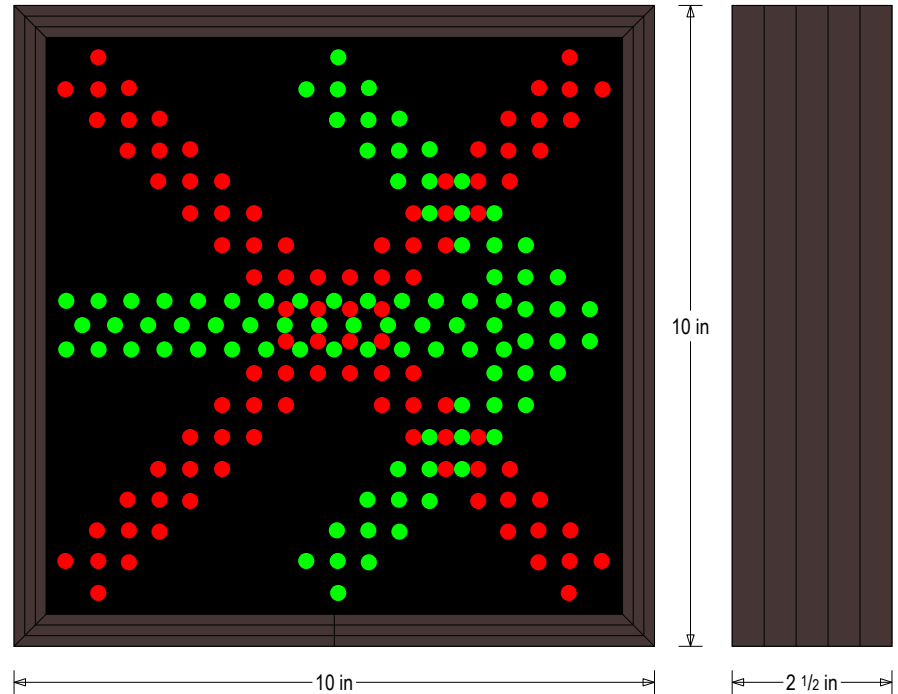

PRODUCT ID: 49035

Outdoor Blank-out LED Direct-view Sign

MODEL

TCL1010RG-B738TS/12-24VDC

DIMENSIONS

10" H x 10" W x 2.5" D (est. 3.495 lbs)

CLASS

CLASS: TCL Series

Control Method: Switch (not included) or external relay.

CONSTRUCTION

Back Construction: 0.050" Lift-n-Shift Back

Cabinet: 1-piece, corrosion resistant, extruded aluminum frame, 2.5" deep.

Face Material: 1/8" impact resistant, smoke-tinted acrylic (5109)

Faces: Single Faced Sign

Finish: Duranodic Bronze

Mounting Channel: None

ELECTRICAL

Flashing: Not Included

Input Voltage: 12-24 VDC

Photodimming: None

UL/cUL Listed: Listed for wet locations

MESSAGE

Illumination: Super bright direct view LEDs. Message blanks out when off.

Sign Messages: See message table below

MESSAGE	LED/COLOR	HEIGHT	AMPS
X	Red Wide Angle LED	8.375"	0.480-0.240
Right Arrow	Green Wide Angle LED	8.375"	0.747-0.373

NOTE: Above messages are independently controlled.

Directional Systems

2201 W 50th St.

Erie, PA 16509

Phone: (877) 827-8296

Fax: (877) 827-8291

Email: sales@directionalsystems.com

Website: www.directionalsystems.com

Product View

NOTE: Sign image may not exactly represent the finished product. For illustration purposes only.