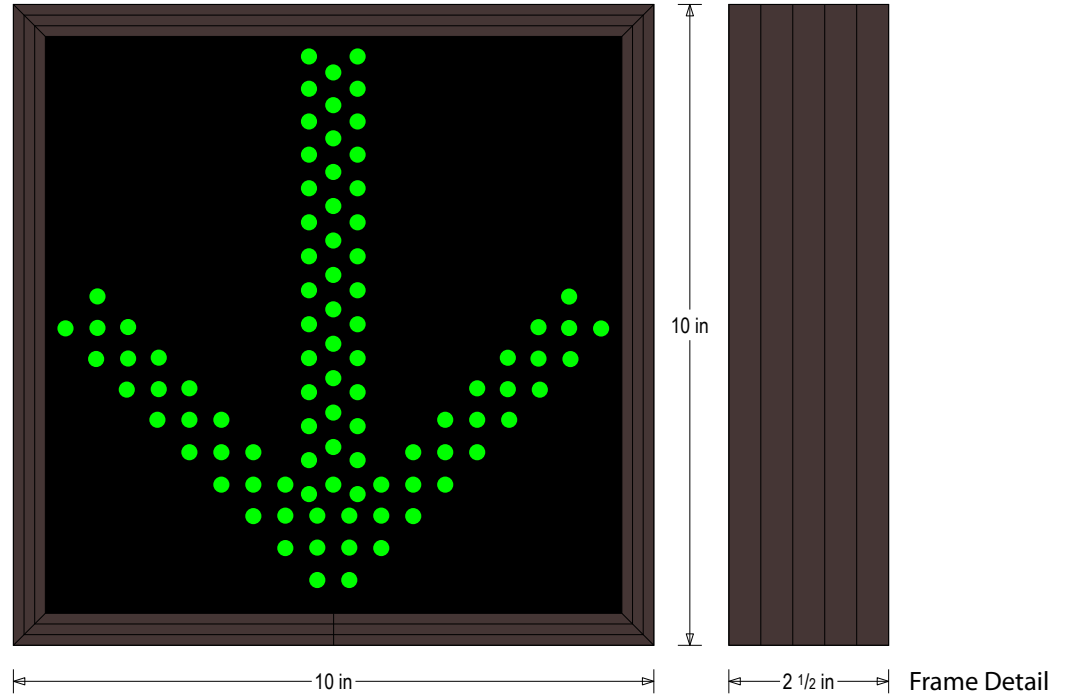

PRODUCT ID: 49033

Outdoor Blank-out LED Direct-view Sign

MODEL

TCL1010G-A437TS/12-24VDC

DIMENSIONS

10" H x 10" W x 2.5" D (est. 3.298 lbs)

CLASS

CLASS: TCL Series

Faces: Single Faced Sign

Finish: Duranodic Bronze

Mounting Channel: None

ELECTRICAL

Flashing: Not Included

Input Voltage: 12-24 VDC

UL/cUL Listed: Listed for wet locations

MESSAGE

Illumination: Super bright direct view LEDs. Message blanks out when off.

Sign Messages: See message table below

Product View

NOTE: Sign image may not exactly represent the finished product. For illustration purposes only.