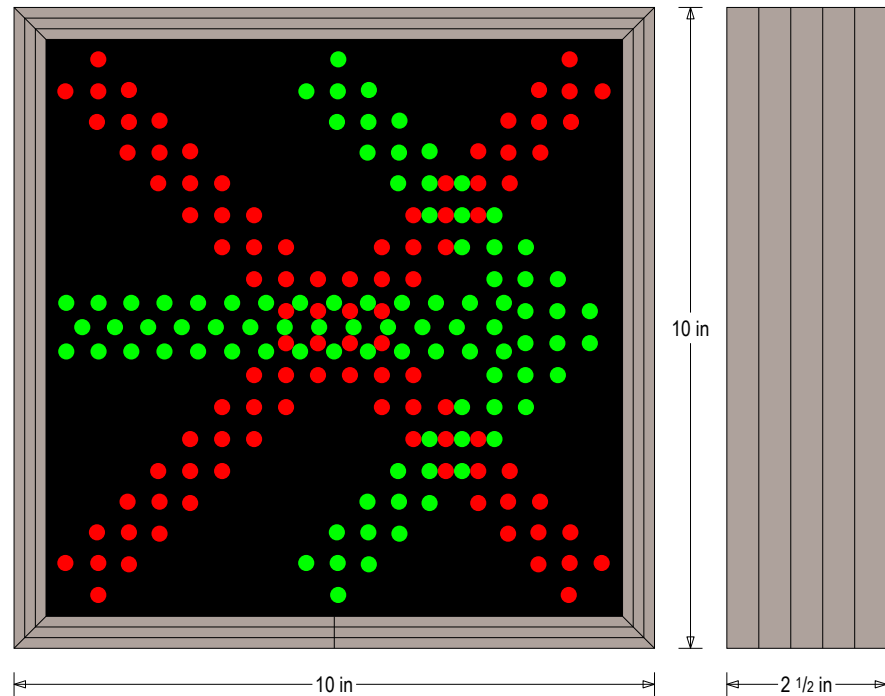

PRODUCT ID: 48869

Outdoor Blank-out LED Direct-view Sign

MODEL

TCL1010RG-B738TS

DIMENSIONS

10" H x 10" W x 2.5" D (est. 1.916 lbs)

CLASS

CLASS: TCL Series

Faces: Single Faced Sign

Finish: Duranodic Bronze

Mounting Channel:

ELECTRICAL

Flashing: Not Included

Input Voltage: 120-277 VAC

UL/cUL Listed: Listed for wet locations

MESSAGE

Illumination: Super bright direct view LEDs. Message blanks out when off.

Sign Messages: See message table below

Product View

NOTE: Sign image may not exactly represent the finished product. For illustration purposes only.

MESSAGE	LED/COLOR	HEIGHT	AMPS
X	Red Wide Angle LED	8.375"	0.048-0.021
Right Arrow	Green Wide Angle LED	8.375"	0.075-0.032

NOTE: Above messages are independently controlled.

Sample Display Options

Directional Systems