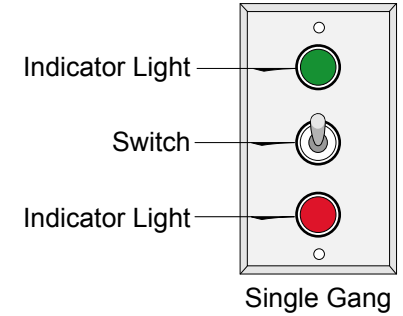

### CONSTRUCTION

**Finish:** Switch plate brushed stainless steel

**Switch:** Switch with indicator lights

**Switch plate:** Stamped stainless steel pre-punched for switch(es) and indicator light(s)

### FINISH

**Custom Switch Label:**

## Product View

NOTE: Sign image may not exactly represent the finished product. For illustration purposes only.

### Schematic View