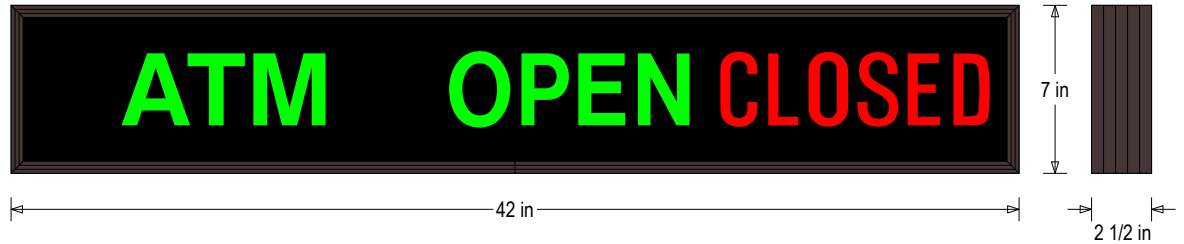

Color: Black opaque

Font: Swiss 721 Bold BT

Illumination: Backlit with high intensity LEDs. Message blanks out when off

Sign Messages: See message table below

Product View

NOTE: Sign image may not exactly represent the finished product. For illustration purposes only.

MESSAGE	LED/COLOR	HEIGHT	AMPS
ATM	Green Wide Angle LED	3.0"	0.173-0.075
OPEN	Green Wide Angle LED	3.0"	0.131-0.057
CLOSED	Red Wide Angle LED	3.0"	0.087-0.038

NOTE: Above messages are independently controlled.