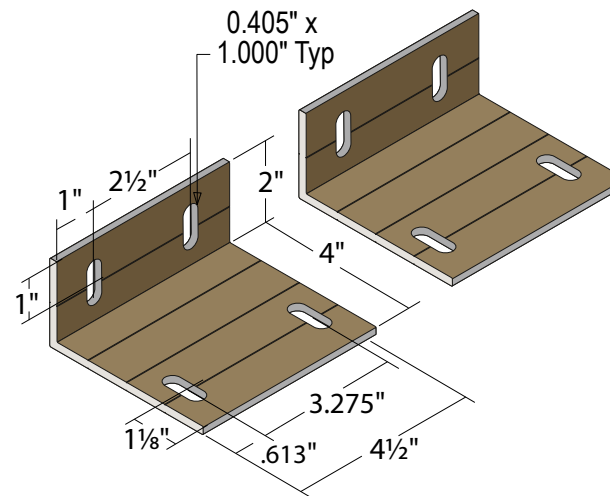

PRODUCT ID: 47965

Universal Mount

MODEL

UNI-750

DIMENSIONS

2" H x 4" W x 4.5" D (est. 0.96 lbs)

CONSTRUCTION

Finish: Duranodic Bronze

Material: 1/8" thick aluminum L-shaped bracket, pre-drilled for attachment.

Product View

NOTE: Sign image may not exactly represent the finished product. For illustration purposes only.

Directional Systems