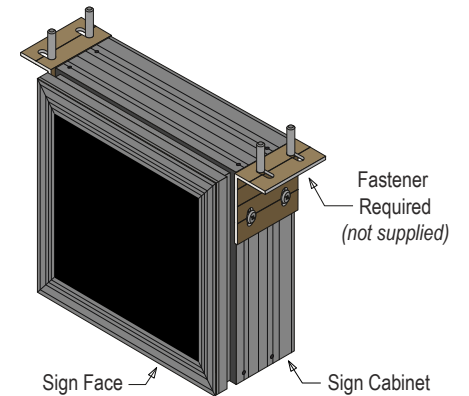

PRODUCT ID: 47965

Universal Mount

MODEL

UNI-750

DIMENSIONS

2" H x 4" W x 4.5" D (est. 0.96 lbs)

CONSTRUCTION

Finish: Duranodic Bronze

Material: 1/8" thick aluminum L-shaped bracket, pre-drilled for attachment.

Product View

NOTE: Sign image may not exactly represent the finished product. For illustration purposes only.

Directional Systems