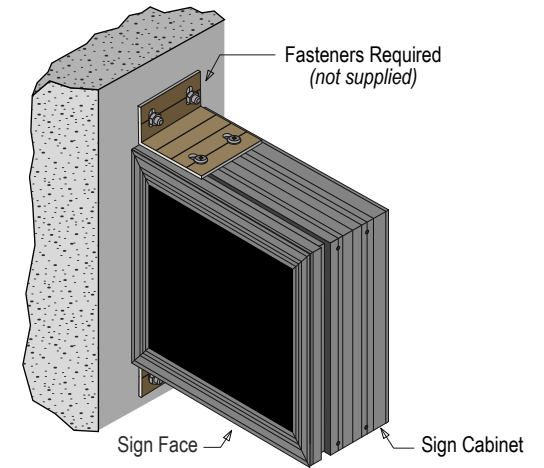

PRODUCT ID: 47965

Universal Mount

MODEL

UNI-750

DIMENSIONS

2" H x 4" W x 4.5" D (est. 0.96 lbs)

CONSTRUCTION

Finish: Duranodic Bronze

Material: 1/8" thick aluminum L-shaped bracket, pre-drilled for attachment.

Product View

NOTE: Sign image may not exactly represent the finished product. For illustration purposes only.

Directional Systems