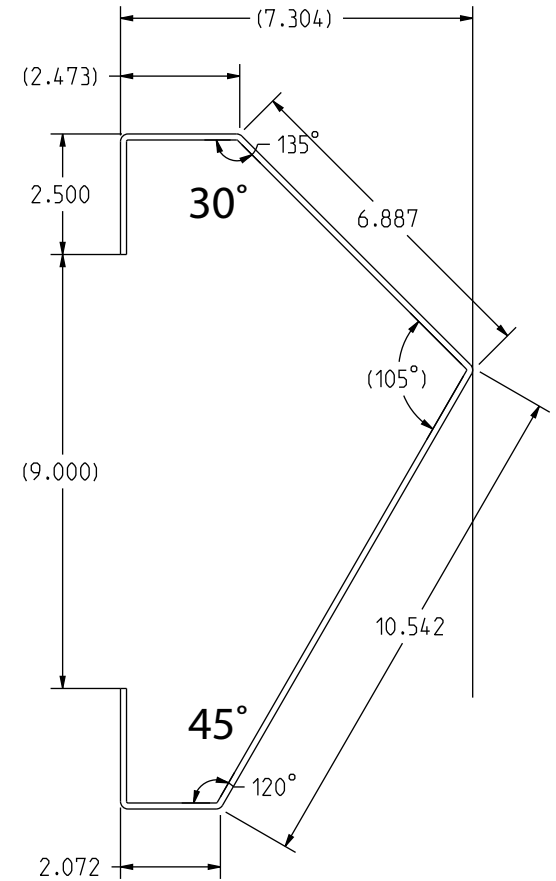

PRODUCT ID: 47688

Angle Mount Bracket

MODEL
DAM714-30/45

DIMENSIONS
6.75" H x 14" W x 7.304" D (est. 2.524 lbs)

CONSTRUCTION
Finish: Duranodic Bronze
Material: 1/8" thick aluminum; single bracket has both 30° and 45° angles

INSTALLATION
Note: Sign Mounting Angle: 30°/45° dual angle

Product View

NOTE: Sign image may not exactly represent the finished product. For illustration purposes only.

Directional Systems
2201 W 50th St.
Erie, PA 16509
Phone: (877) 827-8296
Fax: (877) 827-8291
Email: sales@directionalsystems.com
Website: www.directionalsystems.com