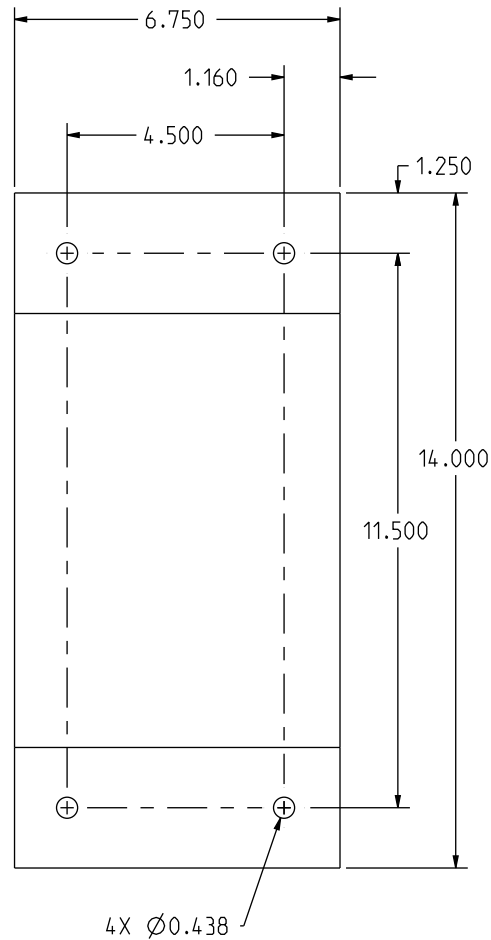

PRODUCT ID: 47688

Angle Mount Bracket

MODEL
DAM714-30/45

DIMENSIONS
6.75" H x 14" W x 7.304" D (est. 2.524 lbs)

CONSTRUCTION
Finish: Duranodic Bronze
Material: 1/8" thick aluminum; single bracket has both 30° and 45° angles

INSTALLATION
Note: Sign Mounting Angle: 30°/45° dual angle

Product View

NOTE: Sign image may not exactly represent the finished product. For illustration purposes only.

Directional Systems
2201 W 50th St.
Erie, PA 16509
Phone: (877) 827-8296
Fax: (877) 827-8291
Email: sales@directionalsystems.com
Website: www.directionalsystems.com