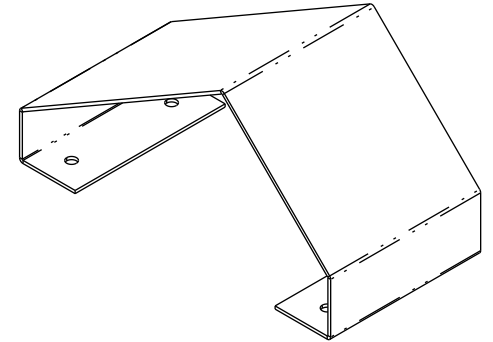

PRODUCT ID: 47688

Angle Mount Bracket

MODEL
DAM714-30/45

DIMENSIONS
6.75" H x 14" W x 7.304" D (est. 2.524 lbs)

CONSTRUCTION
Finish: Duranodic Bronze
Material: 1/8" thick aluminum; single bracket has both 30° and 45° angles

INSTALLATION
Note: Sign Mounting Angle: 30°/45° dual angle

Product View

NOTE: Sign image may not exactly represent the finished product. For illustration purposes only.

Directional Systems
2201 W 50th St.
Erie, PA 16509
Phone: (877) 827-8296
Fax: (877) 827-8291
Email: sales@directionalsystems.com
Website: www.directionalsystems.com