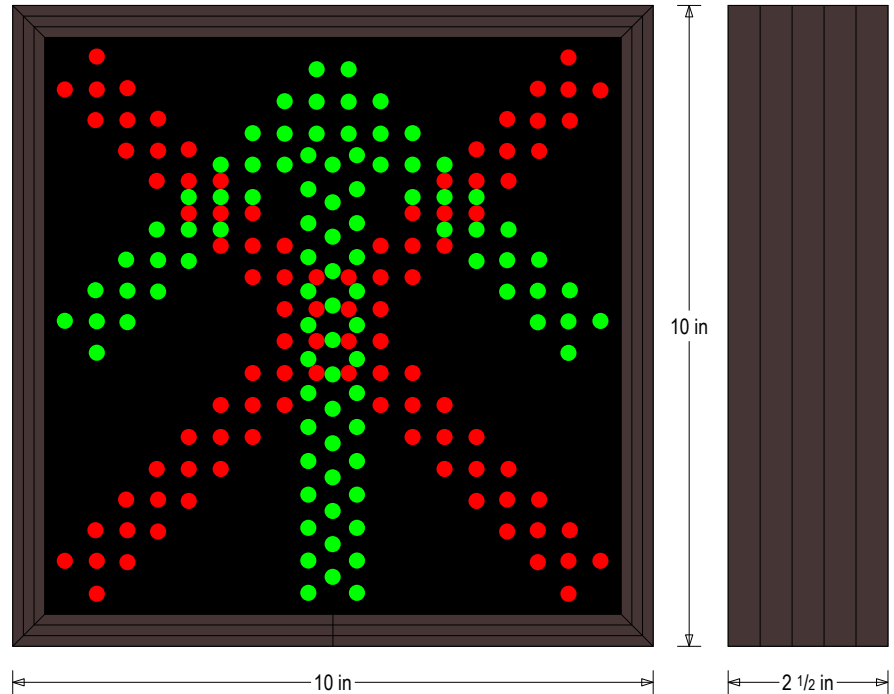

PRODUCT ID: 47642

Outdoor Blank-out LED Direct-view Sign

MODEL

TCL1010RG-I904TS/120-277VAC

DIMENSIONS

10" H x 10" W x 2.5" D (est. 3.405 lbs)

CLASS

CLASS: TCL Series

Control Method: Switch (not included) or external relay.

CONSTRUCTION

Cabinet: 1-piece, corrosion resistant, extruded all-weather frame, 2.5" deep.

Face Material: 1/8" impact resistant, smoke-tinted polycarbonate (5109)

Faces: Single Faced Sign

Finish: Duranodic Bronze

Mounting Channel: None

ELECTRICAL

Flashing: Not Included

Input Voltage: 120-277 VAC

UL/cUL Listed: Listed for wet locations

MESSAGE

Illumination: Super bright direct view LEDs. Message blanks out when off.

Sign Messages: See message table below

MESSAGE	LED/COLOR	HEIGHT	AMPS
X	Red Wide Angle LED	8.375"	0.048-0.021
Up Arrow	Green Wide Angle LED	8.125"	0.075-0.032

NOTE: Above messages are independently controlled.

Directional Systems

2201 W 50th St.

Erie, PA 16506

Phone: (877) 827-8296

Fax: (877) 827-8291

Email: sales@directionalsystems.com

Website: www.directionalsystems.com

Proudly Made in the USA

Product View

NOTE: Sign image may not exactly represent the finished product. For illustration purposes only.