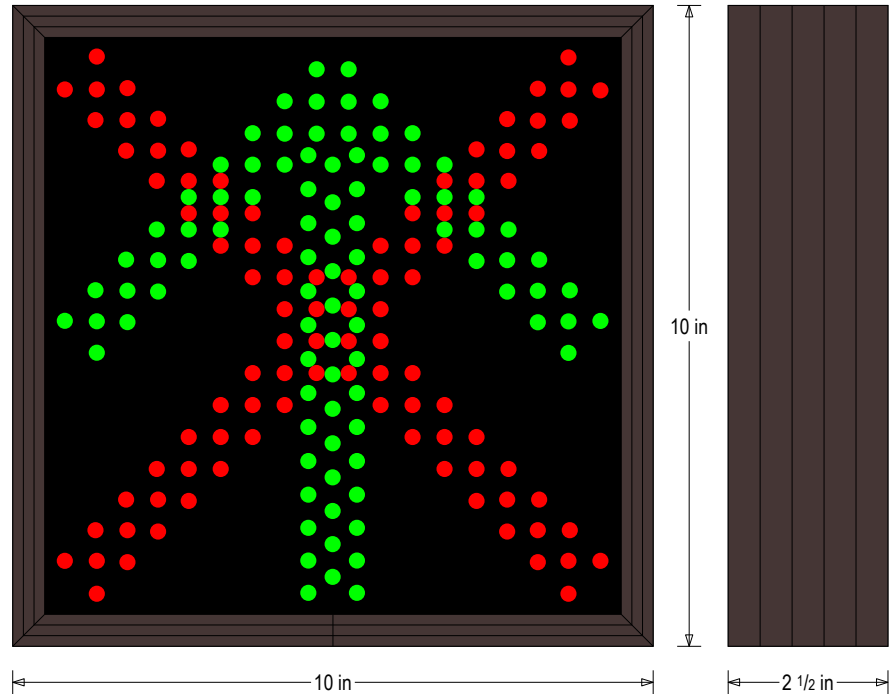

PRODUCT ID: 47642

Outdoor Blank-out LED Direct-view Sign

MODEL

TCL1010RG-I904TS/120-277VAC

DIMENSIONS

10" H x 10" W x 2.5" D (est. 3.298 lbs)

CLASS

CLASS: TCL Series

Control Method: Switch (not included) or external relay.

CONSTRUCTION

Back Construction: 0.050" Lift-n-Shift Back

Cabinet: 1-piece, corrosion resistant, extruded aluminum frame, 2.5" deep.

Face Material: 1/8" impact resistant, smoke-tinted acrylic (5109)

Faces: Single Faced Sign

Finish: Duranodic Bronze

Mounting Channel: None

ELECTRICAL

Flashing: Not Included

Input Voltage: 120-277 VAC

Photodimming: None

UL/cUL Listed: Listed for wet locations

MESSAGE

Illumination: Super bright direct view LEDs. Message blanks out when off.

Sign Messages: See message table below

MESSAGE	LED/COLOR	HEIGHT	AMPS
X	Red Wide Angle LED	8.375"	0.048-0.021
Up Arrow	Green Wide Angle LED	8.125"	0.075-0.032

NOTE: Above messages are independently controlled.

Directional Systems

2201 W 50th St.

Erie, PA 16509

Phone: (877) 827-8296

Fax: (877) 827-8291

Email: sales@directionalsystems.com

Website: www.directionalsystems.com

Product View

NOTE: Sign image may not exactly represent the finished product. For illustration purposes only.