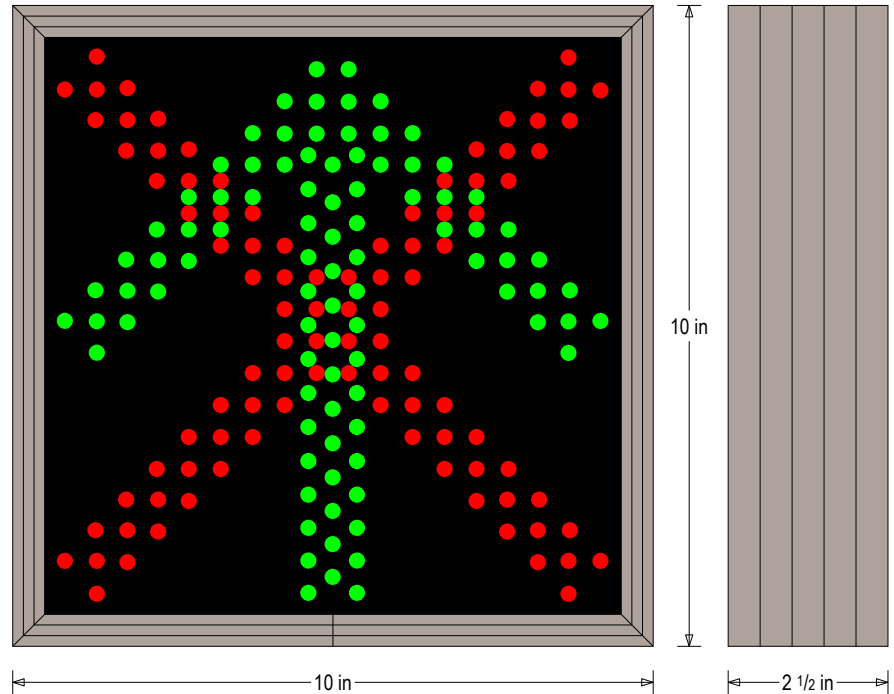

PRODUCT ID: 47642

Outdoor Blank-out LED Direct-view Sign

MODEL

TCL1010RG-I904TS

DIMENSIONS

10" H x 10" W x 2.5" D (est. 3.405 lbs)

CLASS

CLASS: TCL Series

Faces: Single Faced Sign

Finish: Duranodic Bronze

Mounting Channel:

ELECTRICAL

Flashing: Not Included

Input Voltage: 120-277 VAC

UL/cUL Listed: Listed for wet locations

MESSAGE

Illumination: Super bright direct view LEDs. Message blanks out when off.

Sign Messages: See message table below

Product View

NOTE: Sign image may not exactly represent the finished product. For illustration purposes only.

MESSAGE	LED/COLOR	HEIGHT	AMPS
X	Red Wide Angle LED	8.375"	0.048-0.021
Up Arrow	Green Wide Angle LED	8.125"	0.075-0.032

NOTE: Above messages are independently controlled.

Sample Display Options

Directional Systems