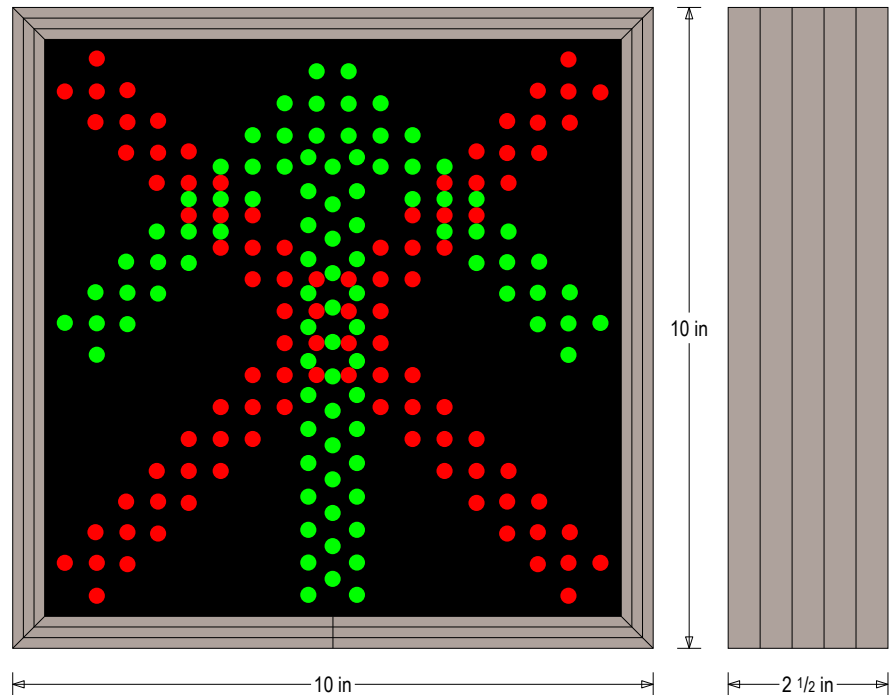

PRODUCT ID: 47632

Outdoor Blank-out LED Direct-view Sign

MODEL

TCL1010RG-I904TS/12-24VDC

DIMENSIONS

10" H x 10" W x 2.5" D (est. 2.013 lbs)

CLASS

CLASS: TCL Series

Control Method: Switch (not included) or external relay.

CONSTRUCTION

Cabinet: 1-piece, corrosion resistant, extruded aluminum frame, 2.5" deep.

Face Material: 1/8" impact resistant, smoke-tinted polycarbonate (5109)

Faces: Single Faced Sign

Finish: Duranodic Bronze

Mounting Channel:

ELECTRICAL

Flashing: Not Included

Input Voltage: 12-24 VDC

UL/cUL Listed: Listed for wet locations

MESSAGE

Illumination: Super bright direct view LEDs. Message blanks out when off.

Sign Messages: See message table below

MESSAGE

MESSAGE	LED/COLOR	HEIGHT	AMPS
X	Red Wide Angle LED	8.375"	0.480-0.240
Up Arrow	Green Wide Angle LED	8.125"	0.747-0.373

NOTE: Above messages are independently controlled.

Directional Systems

2250 West 23rd St

Erie, PA 16506

Phone: (877) 827-8296

Fax: (877) 827-8291

Email: sales@directionalsystems.com

Website: www.directionalsystems.com

Proudly Made in the USA

Product View

NOTE: Sign image may not exactly represent the finished product. For illustration purposes only.