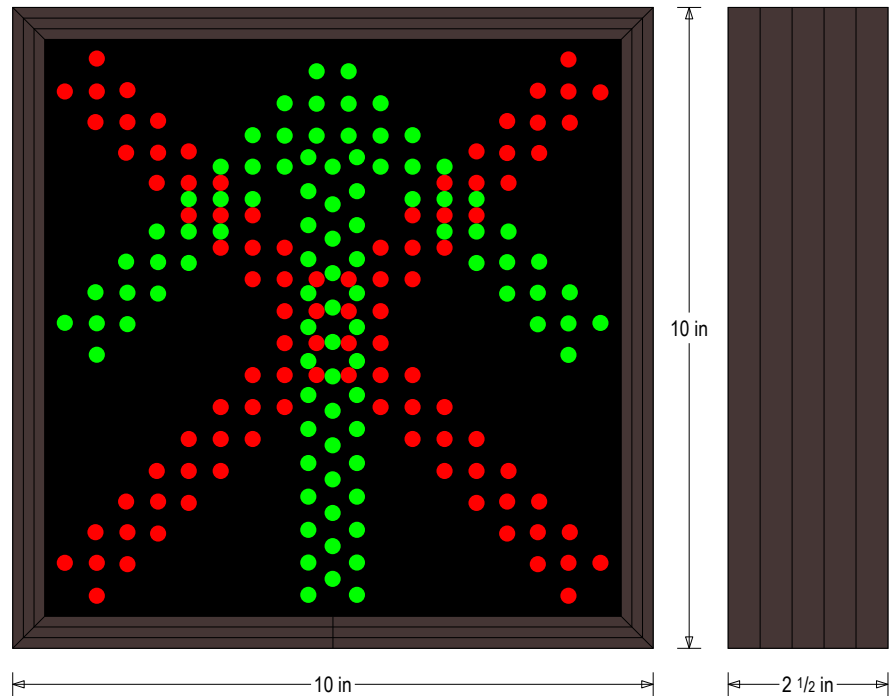

PRODUCT ID: 47632

Outdoor Blank-out LED Direct-view Sign

MODEL

TCL1010RG-I904TS/12-24VDC

DIMENSIONS

10" H x 10" W x 2.5" D (est. 2.013 lbs)

CLASS

CLASS: TCL Series

Faces: Single Faced Sign

Finish: Duranodic Bronze

Mounting Channel: None

ELECTRICAL

Flashing: Not Included

Input Voltage: 12-24 VDC

UL/cUL Listed: Listed for wet locations

MESSAGE

Illumination: Super bright direct view LEDs. Message blanks out when off.

Sign Messages: See message table below

Product View

NOTE: Sign image may not exactly represent the finished product. For illustration purposes only.

MESSAGE	LED/COLOR	HEIGHT	AMPS
X	Red Wide Angle LED	8.375"	0.480-0.240
Up Arrow	Green Wide Angle LED	8.125"	0.747-0.373

NOTE: Above messages are independently controlled.

Sample Display Options

Frame Detail