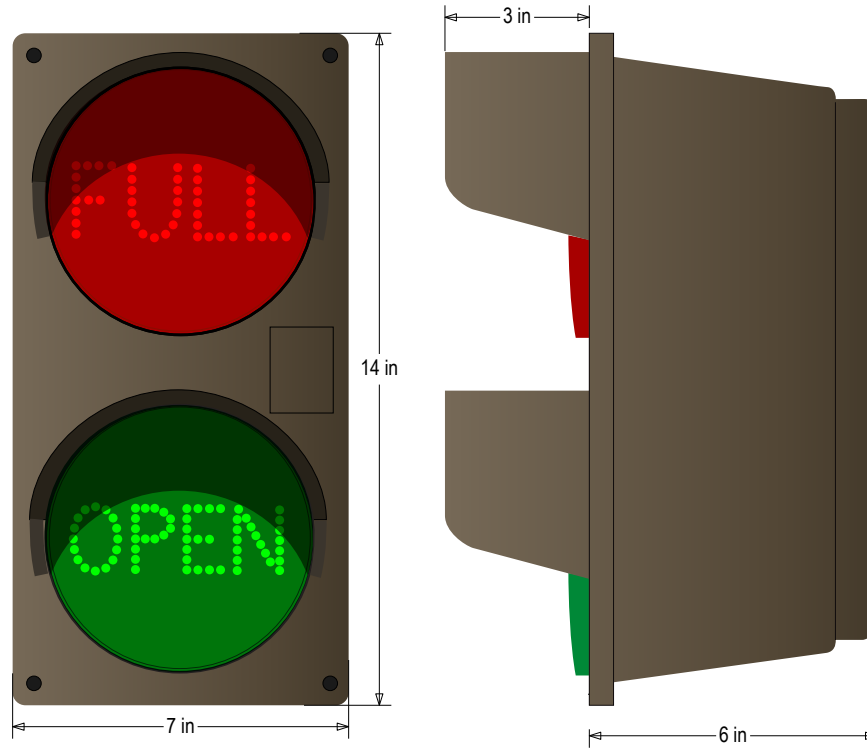

PRODUCT ID: 44806
LED Traffic Controller

MODEL
TCILVRG-L644

DIMENSIONS
14" H x 7" W x 9" D (est. 2.946 lbs)

CLASS
Class: TCIL Series

CLASS
Control Method: Switch (not included) or external relay.

CONSTRUCTION
Cabinet: Injection molded impact resistant polycarbonate housing and hood
Faces: Single Faced Sign
Finish: Duranodic Bronze
Lens: Left or Top: Red Impact resistant tinted Lexan®
Lens: Right or Bottom: Green Impact resistant tinted Lexan®

ELECTRICAL
Flashing: Not Included
Input Voltage: 120-277 VAC
UL/cUL Listed: Listed for wet locations

MESSAGE
Illumination: Super bright direct-view LEDs on replaceable circuit board.
Sign Messages: See message table below

MESSAGE	LED/COLOR	HEIGHT	AMPS
FULL	Red Wide Angle LED	1.5"	0.029-0.012
OPEN	Green Wide Angle LED	1.5"	0.029-0.012

NOTE: Above messages are independently controlled.

Directional Systems
2250 West 23rd St
Erie, PA 16506
Phone: (877) 827-8296
Fax: (877) 827-8291
Email: sales@directionalsystems.com

Website: www.directionalsystems.com Proudly Made in the USA

Product View

NOTE: Sign image may not exactly represent the finished product. For illustration purposes only.