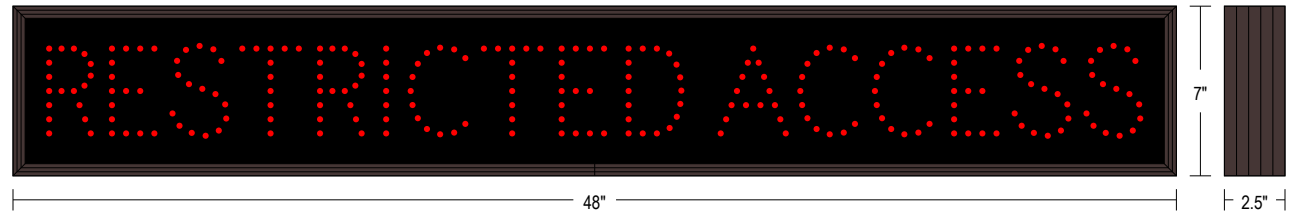

Faces: Single Faced Sign

Finish: Duranodic Bronze

Mounting Channel: None

ELECTRICAL

Flashing: Not Included

Input Voltage: 120-277 VAC

UL/cUL Listed: Listed for wet locations

MESSAGE

Illumination: Super bright direct view LEDs. Message blanks out when off.

Sign Messages: See message table below

Product View

NOTE: Sign image may not exactly represent the finished product. For illustration purposes only.

MESSAGE	LED/COLOR	HEIGHT	AMPS
---------	-----------	--------	------

RESTRICTED ACCESS	Red Wide Angle LED	3.5"	0.111-0.048
-------------------	--------------------	------	-------------

NOTE: Above messages are independently controlled.