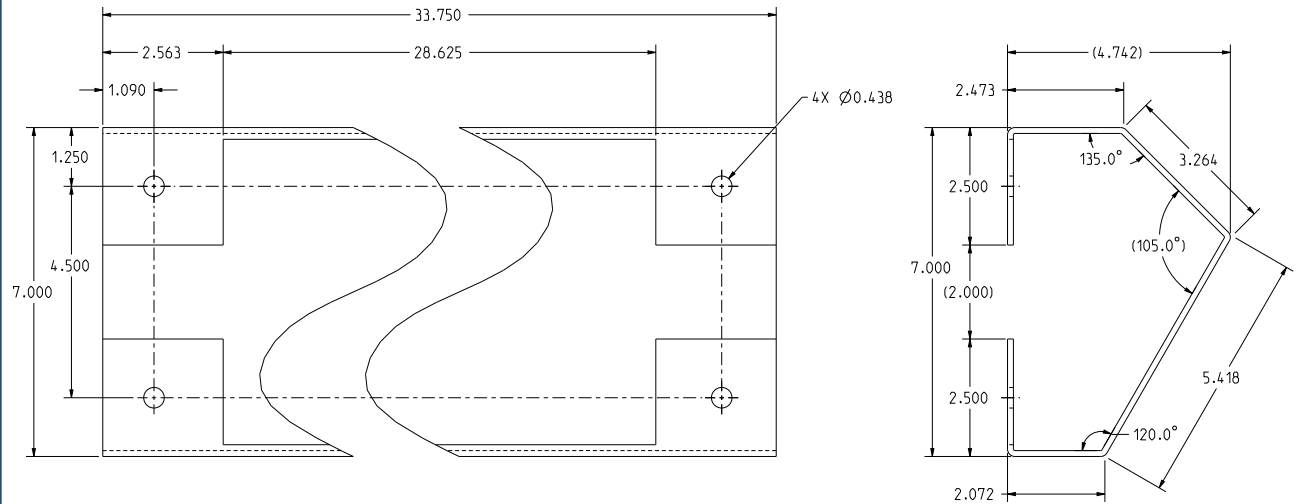

PRODUCT ID: 41243

Angle Mount Bracket

MODEL

DAM347-30/45

DIMENSIONS

7" H x 33.75" W x 4.742" D (est. 7.725 lbs)

CONSTRUCTION

Finish: Duranodic Bronze

Material: 1/8" thick aluminum; single bracket has both 30° and 45° angles

INSTALLATION

Note: Sign Mounting Angle: 30°/45° dual angle

Product View

NOTE: Sign image may not exactly represent the finished product. For illustration purposes only.

Directional Systems

2201 W 50th St.

Erie, PA 16509

Phone: (877) 827-8296

Fax: (877) 827-8291

Email: sales@directionalsystems.com

Website: www.directionalsystems.com

Directional
Systems