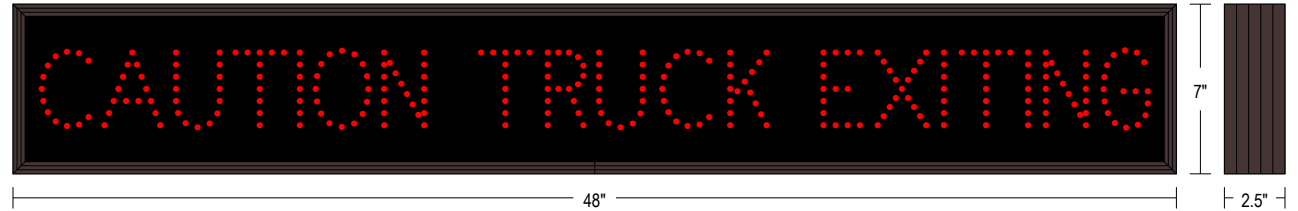

PRODUCT ID: 39038

Outdoor Blank-out LED Direct-view Sign

MODEL

TCL748R-J848/120-277VAC

DIMENSIONS

7" H x 48" W x 2.5" D (est. 11.153 lbs)

CLASS

CLASS: TCL Series

Control Method: Switch (not included) or external relay.

CONSTRUCTION

Back Construction: 0.050" Lift-n-Shift Back

Cabinet: 1-piece, corrosion resistant, extruded aluminum frame, 2.5" deep.

Face Material: 1/8" impact resistant, smoke-tinted polycarbonate (5109)

Faces: Single Faced Sign

Finish: Duranodic Bronze

Mounting Channel: None

ELECTRICAL

Flashing: Not Included

Input Voltage: 120-277 VAC

Photodimming: None

UL/cUL Listed: Listed for wet locations

MESSAGE

Illumination: Super bright direct view LEDs. Message blanks out when off.

Sign Messages: See message table below

Product View

NOTE: Sign image may not exactly represent the finished product. For illustration purposes only.