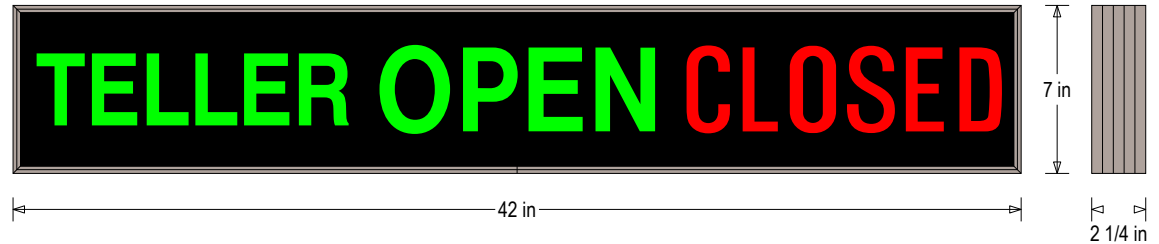

PRODUCT ID: 38980

Outdoor Blank-out LED Backlit Sign

MODEL

PHX742GGR-B715

DIMENSIONS

7" H x 42" W x 2.25" D (est. 7.689 lbs)

CLASS

Class: PHX Series

Control Method: Switch (not included) or external relay.

CONSTRUCTION

Cabinet: 1-piece, corrosion resistant, extruded aluminum frame, 2.25" deep.

Face Material: 1/8" thick, dark grey diffused acrylic

Faces: Single Faced Sign

Finish: Duranodic Bronze

Mounting Channel:

ELECTRICAL

Flashing: Not Included

Input Voltage: 120-277 VAC

UL/cUL Listed: Listed for wet locations

MESSAGE

Color: Black opaque

Font: Swiss 721 Bold BT

Illumination: Backlit with high intensity LEDs. Message blanks out when off

Sign Messages: See message table below

MESSAGE	LED/COLOR	HEIGHT	AMPS
TELLER	Green Wide Angle LED	3.0"	0.152-0.066
OPEN	Green Wide Angle LED	3.5"	0.131-0.057
CLOSED	Red Wide Angle LED	3.5"	0.101-0.044

NOTE: Above messages are independently controlled.

Directional Systems

2250 West 23rd St

Erie, PA 16506

Phone: (877) 827-8296

Fax: (877) 827-8291

Email: sales@directionalsystems.com

Website: www.directionalsystems.com

Proudly Made in the USA

Product View

NOTE: Sign image may not exactly represent the finished product. For illustration purposes only.