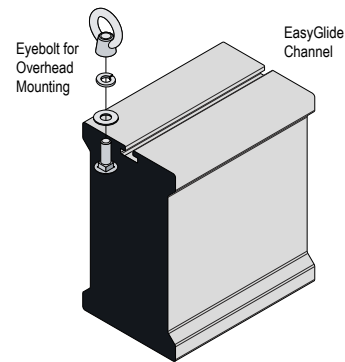

CONSTRUCTION

Faces: Single Faced Sign

Finish: Other (Brushed Aluminum)

IBar: Single piece extruded aluminum bar with end caps and (3) EasyGlide Adjustable Eyebolts for top mounting.

MESSAGE

Color: Refer to message table (Black, Red and White Reflective)

Font: Swiss 721 Bold BT

Sign Messages: See message table below

Product View

NOTE: Sign image may not exactly represent the finished product. For illustration purposes only.

Eyebolt Adjustable the Entire Length of Sign

MESSAGE

LED/COLOR

HEIGHT

AMPS

DO NOT ENTER w/Do Not Enter Symbols	Black, Red and White Reflective	3.75", 4.0"	
-------------------------------------	---------------------------------	-------------	--

NOTE: Above messages are independently controlled.