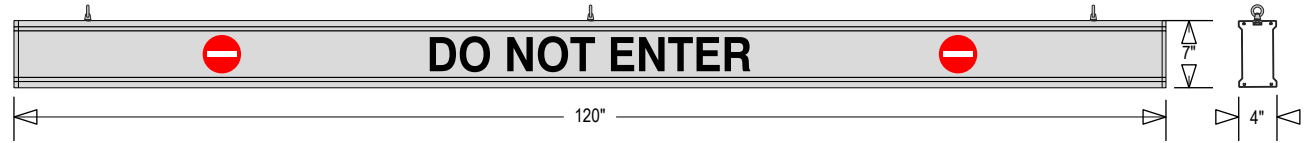

PRODUCT ID: 37345

Non-illuminated Bar

MODEL

IBAR7120BRW-813

DIMENSIONS

7" H x 120" W x 4" D (est. 31.315 lbs)

CLASS

Class: IBAR Series

CONSTRUCTION

Faces: Single Faced Sign

Finish: Other (Brushed Aluminum)

IBar: Single piece extruded aluminum bar with end caps and (3) EasyGlide Adjustable Eyebolts for top mounting.

MESSAGE

Color: Refer to message table (Black, Red and White Reflective)

Font: Swiss 721 Bold BT

Sign Messages: See message table below

Product View

NOTE: Sign image may not exactly represent the finished product. For illustration purposes only.

Eyebolt Adjustable the Entire Length of Sign