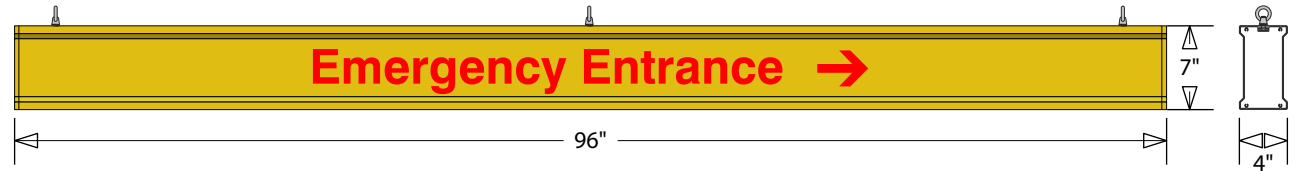

PRODUCT ID: 37168

Non-illuminated Bar

MODEL

IBAR796R-J431

DIMENSIONS

7" H x 96" W x 4" D (est. 23.844 lbs)

CLASS

Class: IBAR Series

CONSTRUCTION

Faces: Single Faced Sign

Finish: Powder coated Traffic Yellow

IBar: Single piece extruded aluminum bar with end caps and (3) EasyGlide Adjustable Eyebolts for top mounting.

MESSAGE

Color: Reflective vinyl, custom color (Red Reflective)

Font: Swiss 721 Bold BT

Sign Messages: See message table below

NOTE: Above messages are independently controlled.

Directional Systems

2250 West 23rd St

Erie, PA 16506

Phone: (877) 827-8296

Fax: (877) 827-8291

Email: sales@directionalsystems.com

Website: www.directionalsystems.com

Proudly Made in the USA

Directional
Systems

Product View

NOTE: Sign image may not exactly represent the finished product. For illustration purposes only.