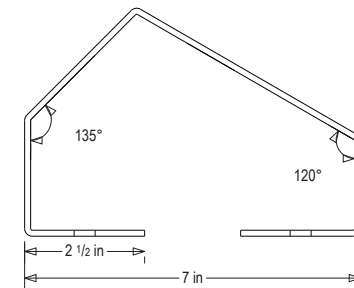

PRODUCT ID: 35596

Angle Mount Bracket

MODEL

DAM147-30/45

DIMENSIONS

13.75" H x 7" W x 4.75" D (est. 0.785 lbs)

CONSTRUCTION

Finish: Duranodic Bronze

Material: 1/8" thick aluminum; single bracket has both 30° and 45° angles

INSTALLATION

Note: Sign Mounting Angle: 30°/45° dual angle

Product View

NOTE: Sign image may not exactly represent the finished product. For illustration purposes only.