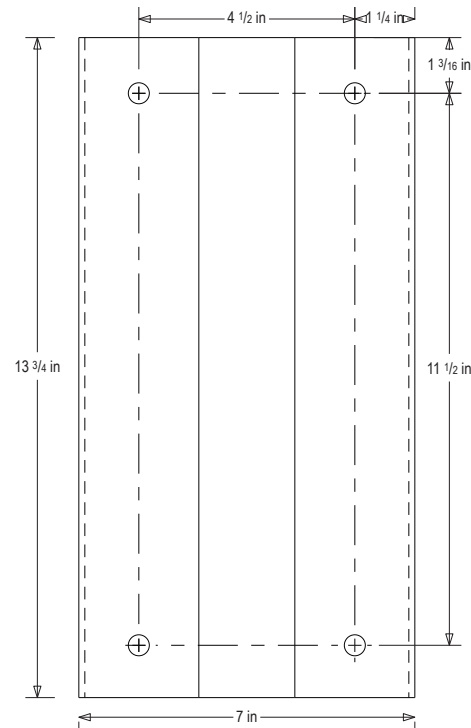

PRODUCT ID: 35596

Angle Mount Bracket

MODEL

DAM147-30/45

DIMENSIONS

13.75" H x 7" W x 4.75" D (est. 0.785 lbs)

CONSTRUCTION

Finish: Duranodic Bronze

Material: 1/8" thick aluminum; single bracket has both 30° and 45° angles

INSTALLATION

Note: Sign Mounting Angle: 30°/45° dual angle

Product View

NOTE: Sign image may not exactly represent the finished product. For illustration purposes only.