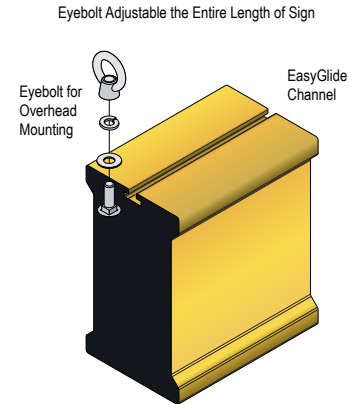

CONSTRUCTION

Faces: Single Faced Sign

Finish: Powder coated Traffic Yellow

IBar: Single piece extruded aluminum bar with end caps and (3) EasyGlide Adjustable Eyebolts for top mounting.

MESSAGE

Color: Black opaque

Font: Swiss 721 Bold BT

Sign Messages: See message table below

Product View

NOTE: Sign image may not exactly represent the finished product. For illustration purposes only.

MESSAGE	LED/COLOR	HEIGHT	AMPS
---------	-----------	--------	------