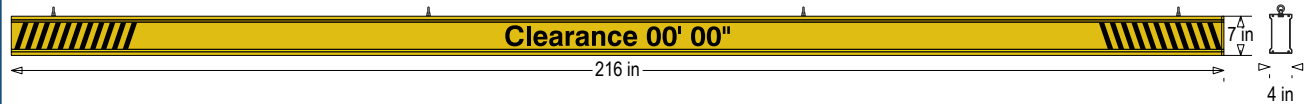

PRODUCT ID: 34881

Non-illuminated Bar

MODEL

IBAR7216B-604

DIMENSIONS

7" H x 216" W x 4" D (est. 50.824 lbs)

CLASS

Class: IBAR Series

CONSTRUCTION

Faces: Single Faced Sign

Finish: Powder coated Traffic Yellow

IBar: Single piece extruded aluminum bar with end caps and (3) EasyGlide Adjustable Eyebolts for top mounting.

MESSAGE

Color: Black opaque

Font: Swiss 721 Bold BT

Sign Messages: See message table below

Product View

NOTE: Sign image may not exactly represent the finished product. For illustration purposes only.

MESSAGE	LED/COLOR	HEIGHT	AMPS

Clearance 00' 00"	Black Reflective Vinyl	3.75"	

NOTE: Above messages are independently controlled.

Directional Systems

2250 West 23rd St

Erie, PA 16506

Phone: (877) 827-8296

Fax: (877) 827-8291

Email: sales@directionalsystems.com

Website: www.directionalsystems.com

Proudly Made in the USA

Directional
Systems