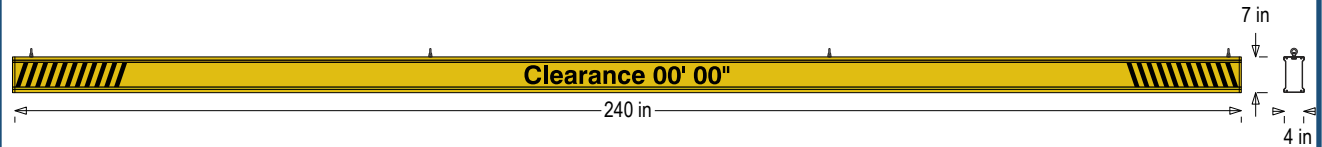

CONSTRUCTION

Faces: Single Faced Sign

Finish: Powder coated Traffic Yellow

IBar: Single piece extruded aluminum bar with end caps and (3) EasyGlide Adjustable Eyebolts for top mounting.

MESSAGE

Color: Black reflective vinyl (7803)

Proudly Made in the USA

Directional
Systems

Product View

NOTE: Sign image may not exactly represent the finished product. For illustration purposes only.

Eyebolt Adjustable the Entire Length of Sign