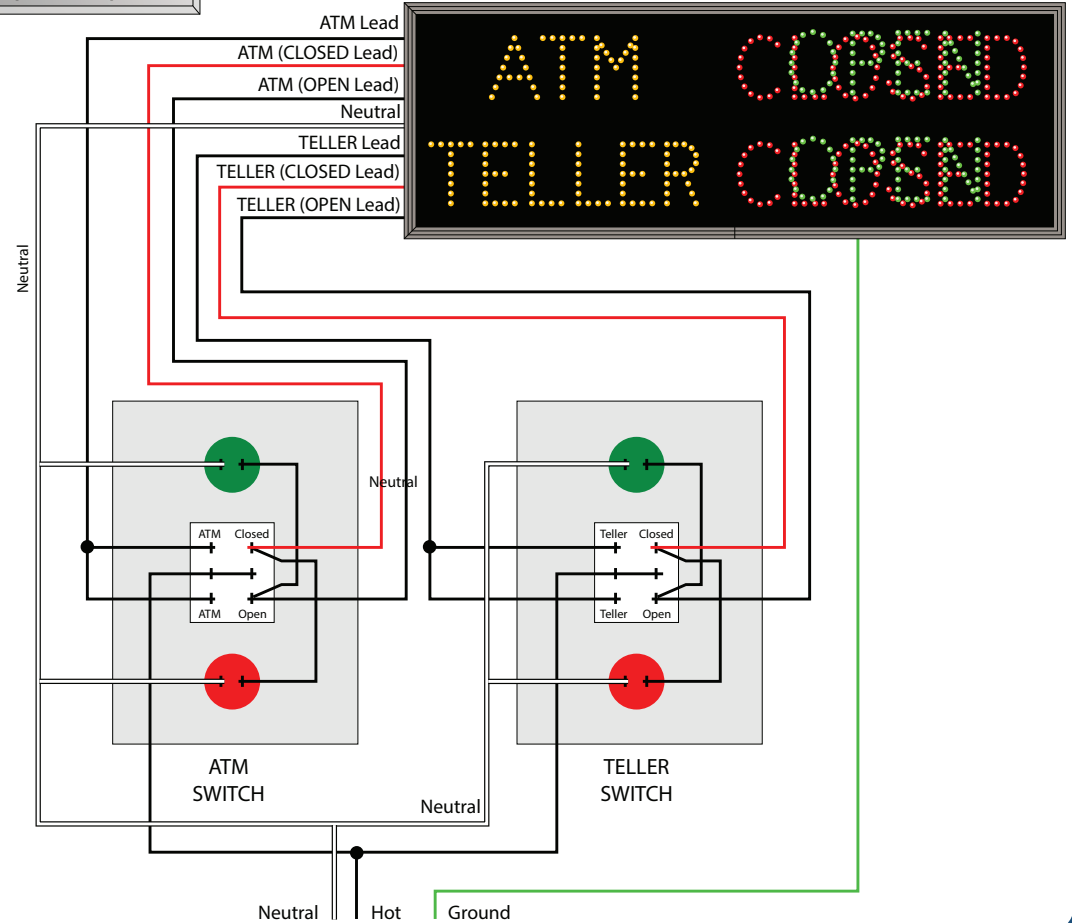

### CONSTRUCTION

Finish: Switch plate brushed stainless steel

Switch: Switch with pre-wired pigtails and indicator lights

Switch plate: Stamped stainless steel pre-punched for switch(es) and indicator light(s)

### ELECTRICAL

Input Voltage: 120VAC

## Product View

NOTE: Sign image may not exactly represent the finished product. For illustration purposes only.

### Schematic View