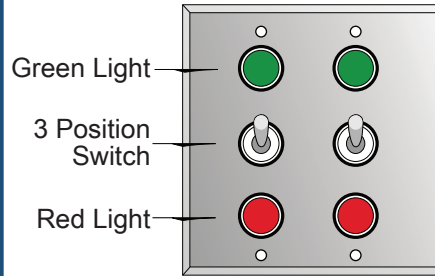

PRODUCT ID: 33009

Switch

MODEL

DG33 DPDT/120VAC

DIMENSIONS

4.5" H x 4.5" W x 1" D (est. 0.511 lbs)

CONSTRUCTION

Finish: Switch plate brushed stainless steel

Switch: Switch with pre-wired pigtails and indicator lights

Switch plate: Stamped stainless steel pre-punched for switch(es) and indicator light(s)

ELECTRICAL

Input Voltage: 120VAC

Product View

NOTE: Sign image may not exactly represent the finished product. For illustration purposes only.

Front View