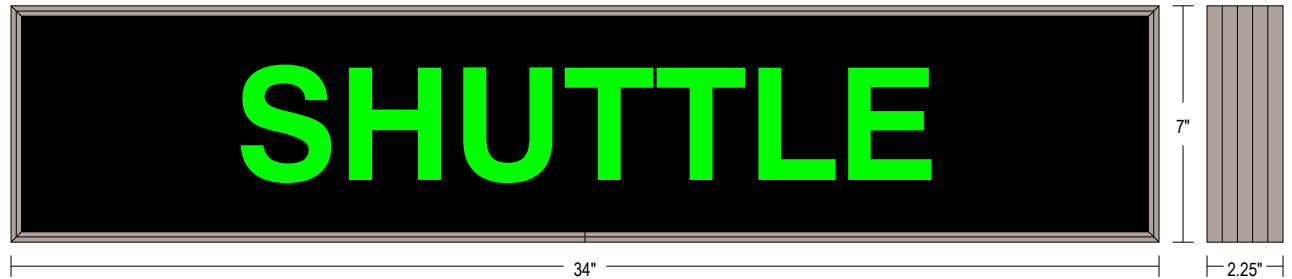

PRODUCT ID: 32008

Outdoor Blank-out LED Backlit Sign

MODEL

PHX734G-A001

DIMENSIONS

7" H x 34" W x 2.25" D (est. 6.498 lbs)

CLASS

Class: PHX Series

Control Method: Switch (not included) or external relay.

CONSTRUCTION

Cabinet: 1-piece, corrosion resistant, extruded aluminum frame, 2.25" deep.

Face Material: 1/8" thick, dark grey diffused acrylic

Faces: Single Faced Sign

Finish: Duranodic Bronze

Mounting Channel:

ELECTRICAL

Flashing: Not Included

Input Voltage: 120-277 VAC

UL/cUL Listed: Listed for wet locations

MESSAGE

Color: Black opaque

Font: Swiss 721 Bold BT

Illumination: Backlit with high intensity LEDs. Message blanks out when off

Sign Messages: See message table below

Product View

NOTE: Sign image may not exactly represent the finished product. For illustration purposes only.

MESSAGE	LED/COLOR	HEIGHT	AMPS
SHUTTLE	Green Wide Angle LED	3.5"	0.347-0.150

NOTE: Above messages are independently controlled.

Directional Systems

2250 West 23rd St

Erie, PA 16506

Phone: (877) 827-8296

Fax: (877) 827-8291

Email: sales@directionalsystems.com

Website: www.directionalsystems.com

Proudly Made in the USA