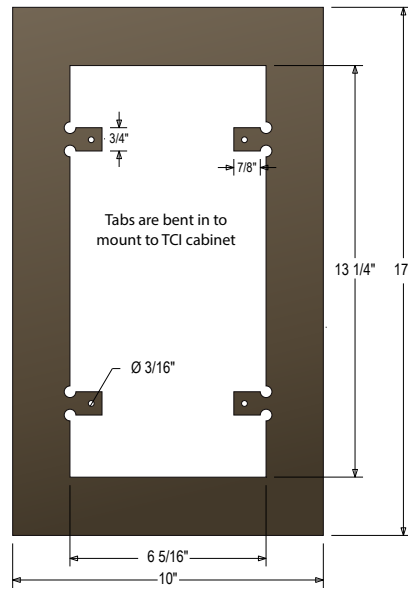

**PRODUCT ID: 3025**  
Recessed Frame

**MODEL**  
RFI

**DIMENSIONS**  
17" H x 10" W x 1.75" D (est. 2.189 lbs)

**CONSTRUCTION**  
Finish: Duranodic Bronze  
Material: Formed 1/8" CNC routed aluminum. Holes for mounting sign pre-drilled.

**INSTALLATION**  
Note: Wall opening should be 0.5" larger than sign OD

**Product View**

NOTE: Sign image may not exactly represent the finished product. For illustration purposes only.

Back View

Side View