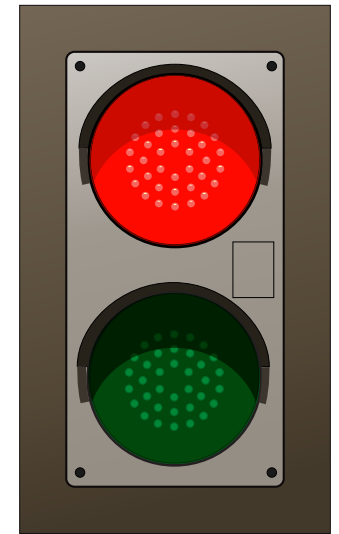

**PRODUCT ID: 3025**  
Recessed Frame

**MODEL**  
RFI

**DIMENSIONS**  
17" H x 10" W x 1.75" D (est. 2.189 lbs)

**CONSTRUCTION**  
Finish: Duranodic Bronze  
Material: Formed 1/8" CNC routed aluminum. Holes for mounting sign pre-drilled.

**INSTALLATION**  
Note: Wall opening should be 0.5" larger than sign OD

**Product View**

NOTE: Sign image may not exactly represent the finished product. For illustration purposes only.

Back View

Side View

Front View

Illustrated using a vertical TCIL LED Signal  
horizontal and incandescent TCI Signals similar

**Directional Systems**  
2250 West 23rd St  
Erie, PA 16506  
Phone: (877) 827-8296  
Fax: (877) 827-8291  
Email: sales@directionalsystems.com  
Website: [www.directionalsystems.com](http://www.directionalsystems.com)