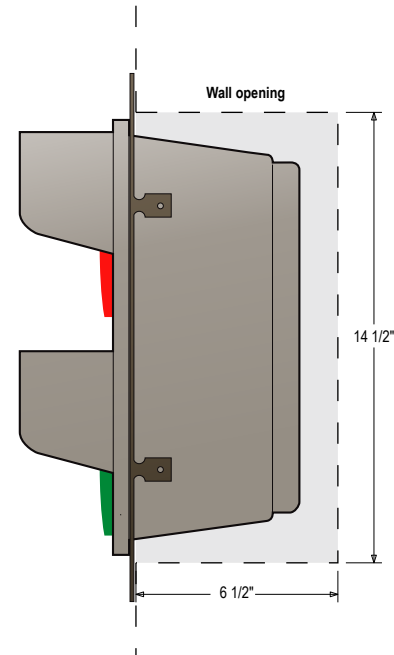

**PRODUCT ID: 3025**  
Recessed Frame

**MODEL**  
RFI

**DIMENSIONS**  
17" H x 10" W x 1.75" D (est. 2.189 lbs)

**CONSTRUCTION**  
Finish: Duranodic Bronze  
Material: Formed 1/8" CNC routed aluminum. Holes for mounting sign pre-drilled.

**INSTALLATION**  
Note: Wall opening should be 0.5" larger than sign OD

**Product View**

NOTE: Sign image may not exactly represent the finished product. For illustration purposes only.

Back View

Side View