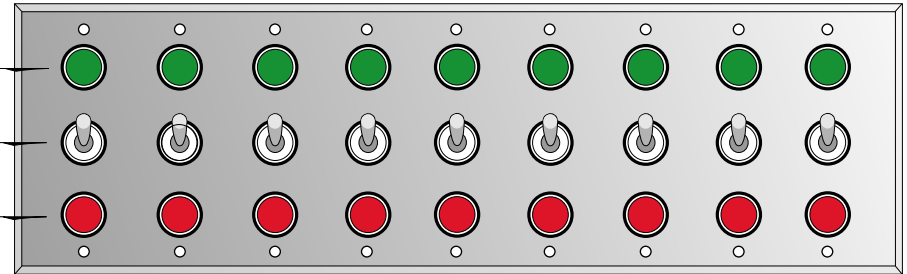

## CONSTRUCTION

Finish: Switch plate brushed stainless steel

Switch: Switch with pre-wired pigtails and indicator lights

Switch plate: Stamped stainless steel pre-punched for switch(es) and indicator light(s)

# Product View

NOTE: Sign image may not exactly represent the finished product. For illustration purposes only.

## Front View

Green Light

3 Position  
Switch

Red Light

Nine Gang

## Schematic View