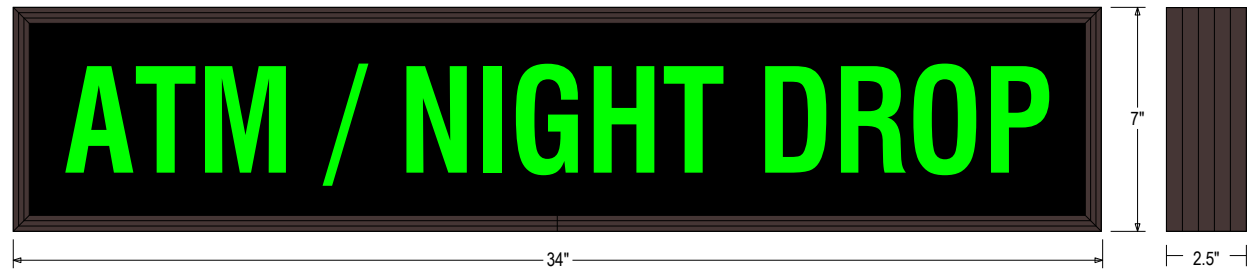

MESSAGE

Color: Black opaque

Font: Swiss 721 Bold Condensed BT

Illumination: Backlit with high intensity LEDs. Message blanks out when off

Sign Messages: See message table below

MESSAGE	LED/COLOR	HEIGHT	AMPS
ATM/NIGHT DROP	Green Wide Angle LED	3.25"	0.347-0.150

Product View

NOTE: Sign image may not exactly represent the finished product. For illustration purposes only.

Frame Detail