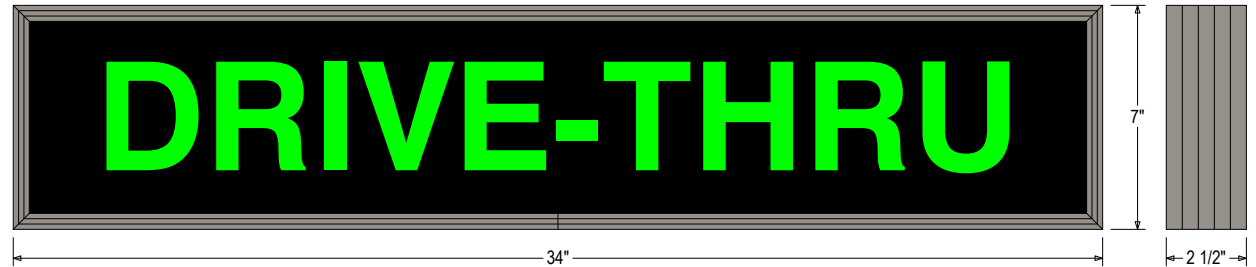

PRODUCT ID: 26959

Outdoor Blank-out LED Backlit Sign

MODEL

PHX734G-B846

DIMENSIONS

7" H x 34" W x 2.25" D (est. 5.629 lbs)

CLASS

Class: PHX Series

Control Method: Switch (not included) or external relay.

CONSTRUCTION

Cabinet: 1-piece, corrosion resistant, extruded aluminum frame, 2.25" deep.

Face Material: 1/8" thick, dark grey diffused acrylic

Faces: Single Faced Sign

Finish: Duranodic Bronze

Mounting Channel:

ELECTRICAL

Flashing: Not Included

Input Voltage: 120-277 VAC

UL/cUL Listed: Listed for wet locations

MESSAGE

Color: Black opaque

Font: Swiss 721 Bold BT

Illumination: Backlit with high intensity LEDs. Message blanks out when off

Sign Messages: See message table below

Product View

NOTE: Sign image may not exactly represent the finished product. For illustration purposes only.